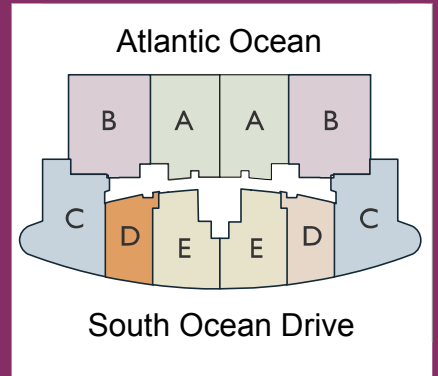

the beach club

Unit D

1 Bedroom with Den, 1 Bath
 1,086 sq ft 100.9 m²
 195 sq ft balcony 18.1 m²

1,281 total sq ft 119.0 m²

Please read this disclaimer

You can resize the windows by dragging the frame