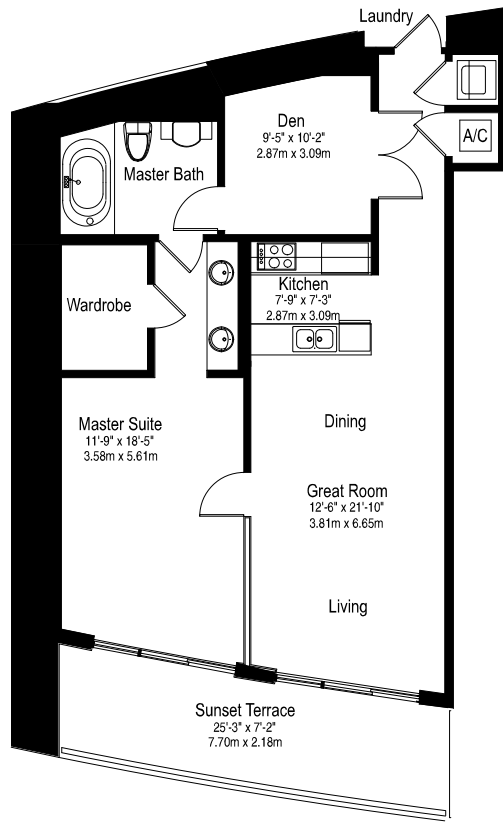

the beach club

Unit D

1 Bedroom with Den, 1 Bath
 1,086 sq ft 100.9 m²
 195 sq ft balcony 18.1 m²

1,281 total sq ft 119.0 m²

Please read this disclaimer

You can resize the windows by dragging the frame