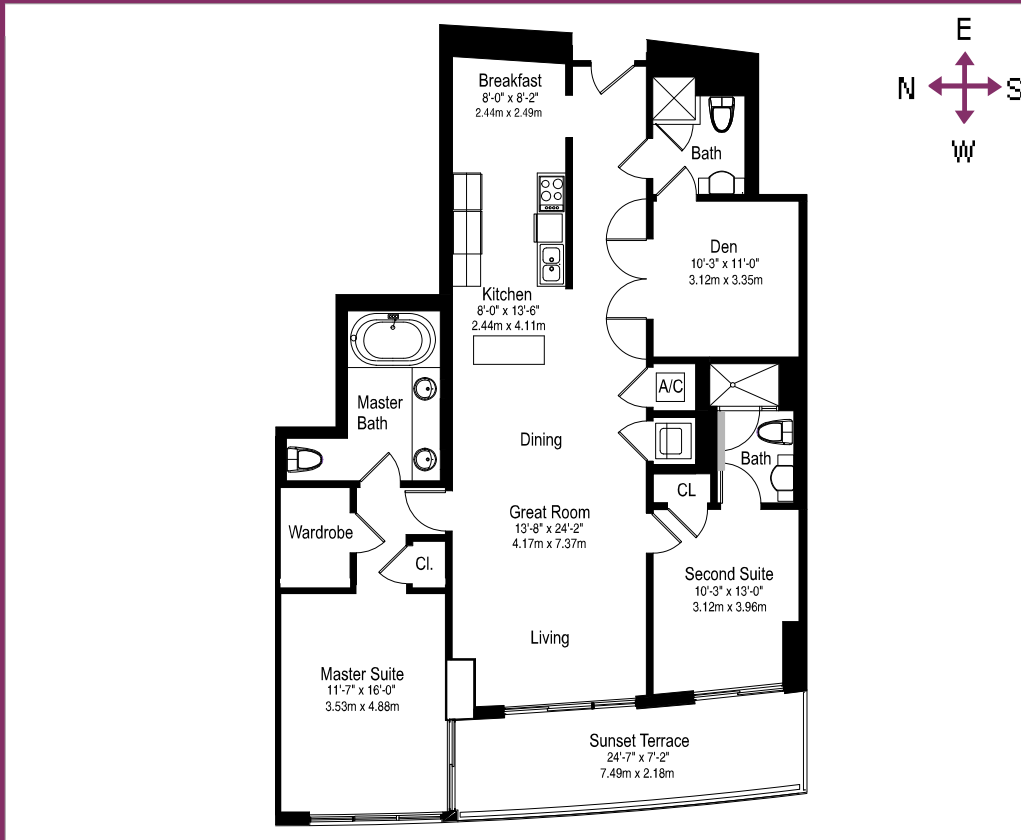

the beach club

Unit E

2 Bedrooms w/Den, 3 Baths
 1,571 sq ft 146.0 m2
 177 sq ft balcony 16.4 m2

1,748 total sq ft 162.4 m2

Please read this disclaimer

You can resize the windows by dragging the frame