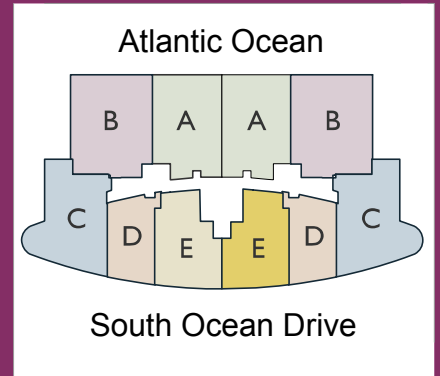

the beach club

Unit E

2 Bedrooms w/Den, 3 Baths
 1,571 sq ft 146.0 m2
 177 sq ft balcony 16.4 m2

1,748 total sq ft 162.4 m2

Please read this disclaimer

You can resize the windows by dragging the frame