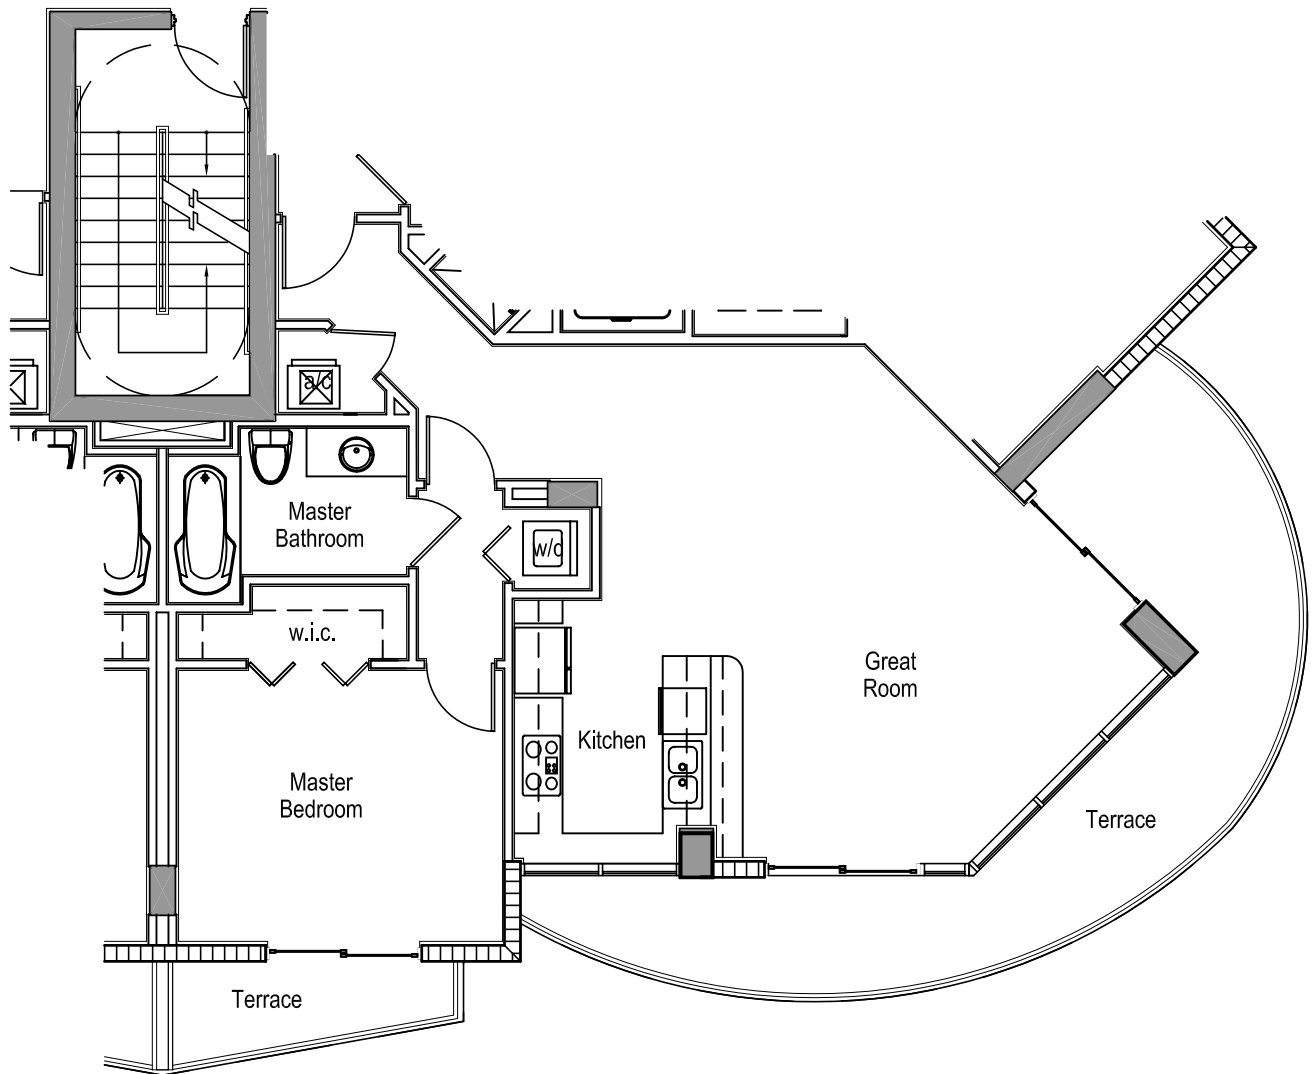

BELAIRE ON THE BAY

UNIT C-Rev

901 sf. 309 sf. terrace
1 bedroom / 1 bathroom