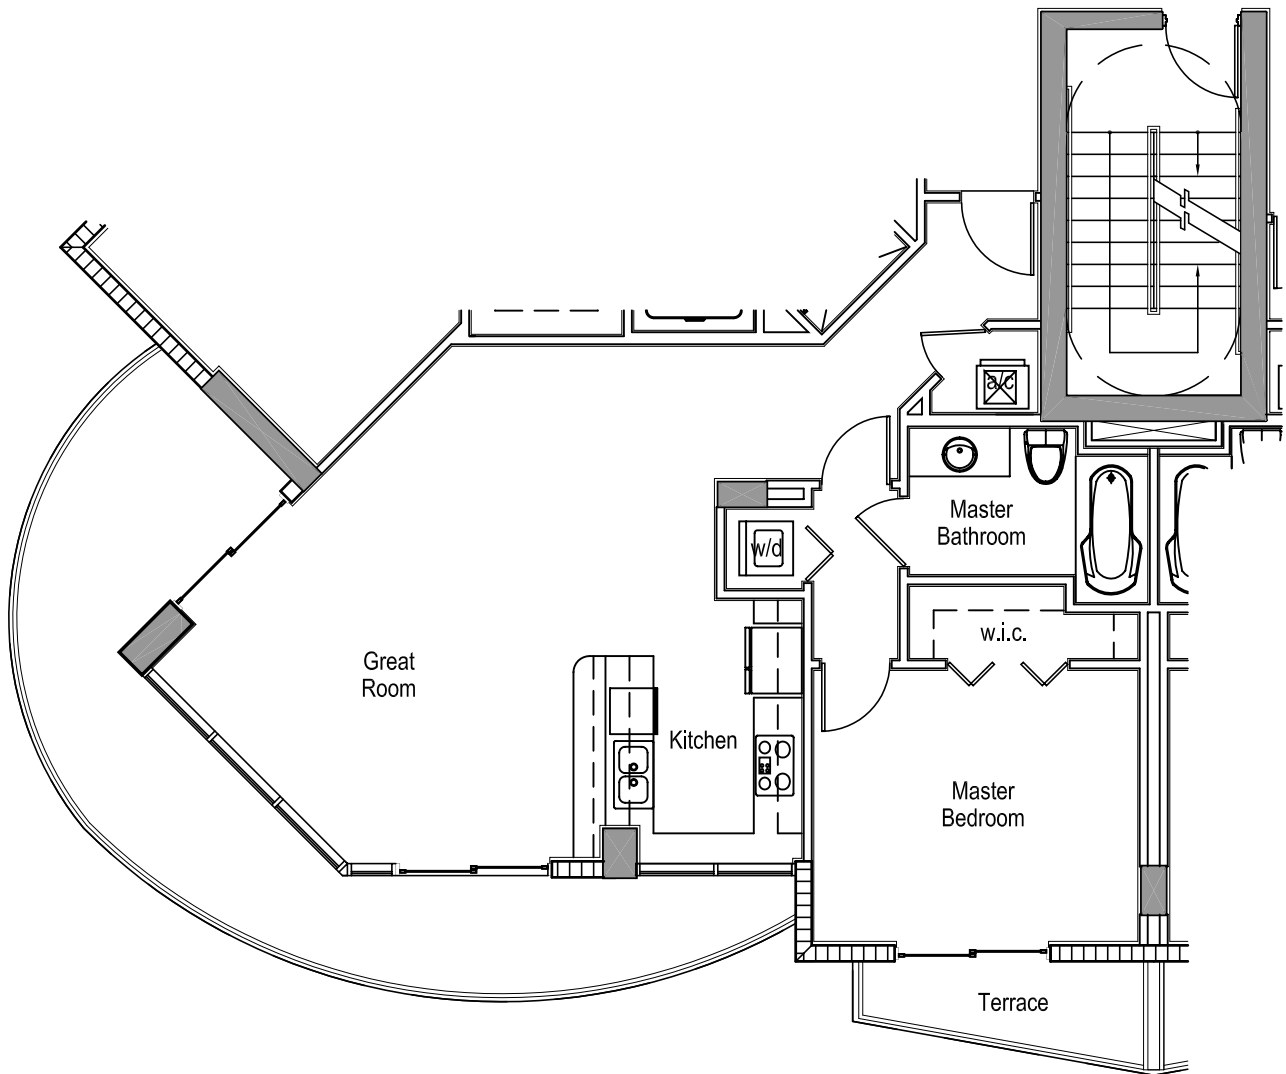

BELAIRE ON THE BAY

UNIT C

905 sf. 309 sf. terrace
1 bedroom / 1 bathroom