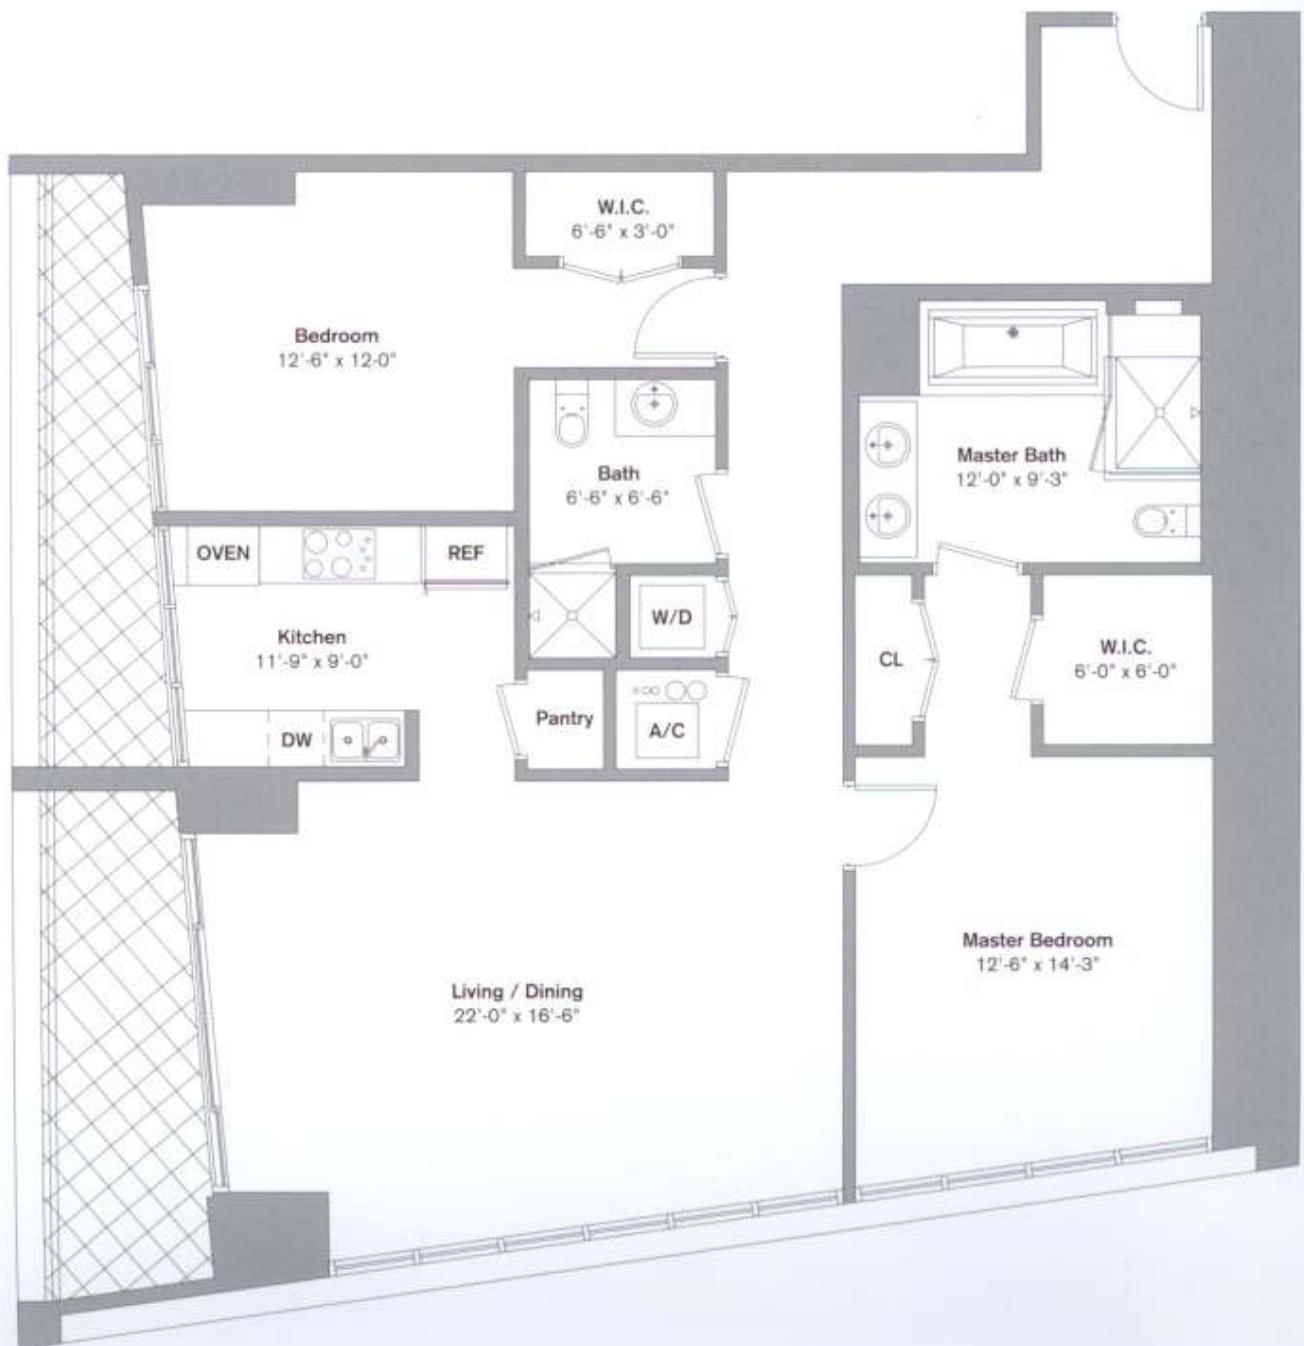

resident

Unit A

2 Bedroom / 2 Bath

Total: 1,459 SF

VICEROY
RESORTS & RESIDENCES

at iconbrickell

www.MiamiRealEstateTrends.com ☐
(305) 433-2818

resident

Unit B

2 Bedroom / 2 Bath

Total: 1,386 SF

VICEROY
RESORTS & RESIDENCES

at **iconbrickell**

resident
Unit D

2 Bedroom / 2 Bath
Total: 1,286 SF

VICEROY
RESORTS & RESIDENCES

at **iconbrickell**

1 Bedroom / 1 Bath / Den
Total: 953 SF

at **iconbrickell**

Unit G

1 Bedroom / 1 Bath
Total: 898 SF

VICEROY
RESORTS & RESIDENCES

at iconbrickell

Unit H

Studio
Total: 495 SF

VICEROY
RESORTS & RESIDENCES

at **iconbrickell**