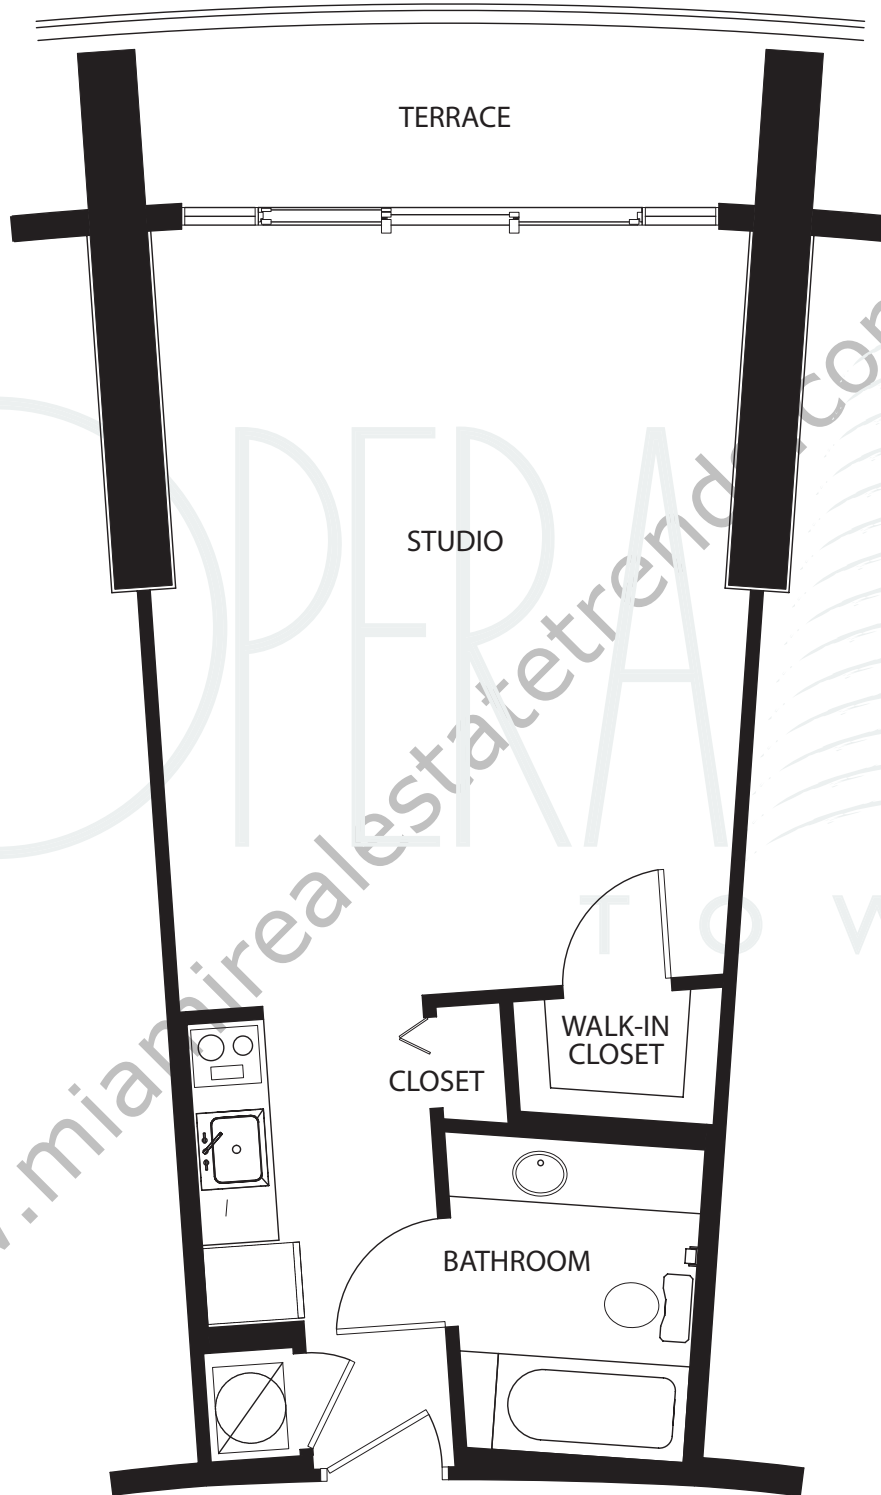

www.miamirealestatetrends.com

RESIDENCE - A1 STUDIO

UNIT A/C - 503 SQUARE FEET

TERRACE - 83 SQUARE FEET

TOTAL RESIDENCE - 586 SQUARE FEET

RESIDENCE - B1 ONE BEDROOM - ONE BATH

UNIT A/C - 821 SQUARE FEET

TERRACE - 134 SQUARE FEET

TOTAL RESIDENCE - 955 SQUARE FEET

RESIDENCE - CI TWO BEDROOM - TWO BATH

UNIT A/C - 1,048 SQUARE FEET

TERRACE - 177 SQUARE FEET

TOTAL RESIDENCE - 1,225 SQUARE FEET