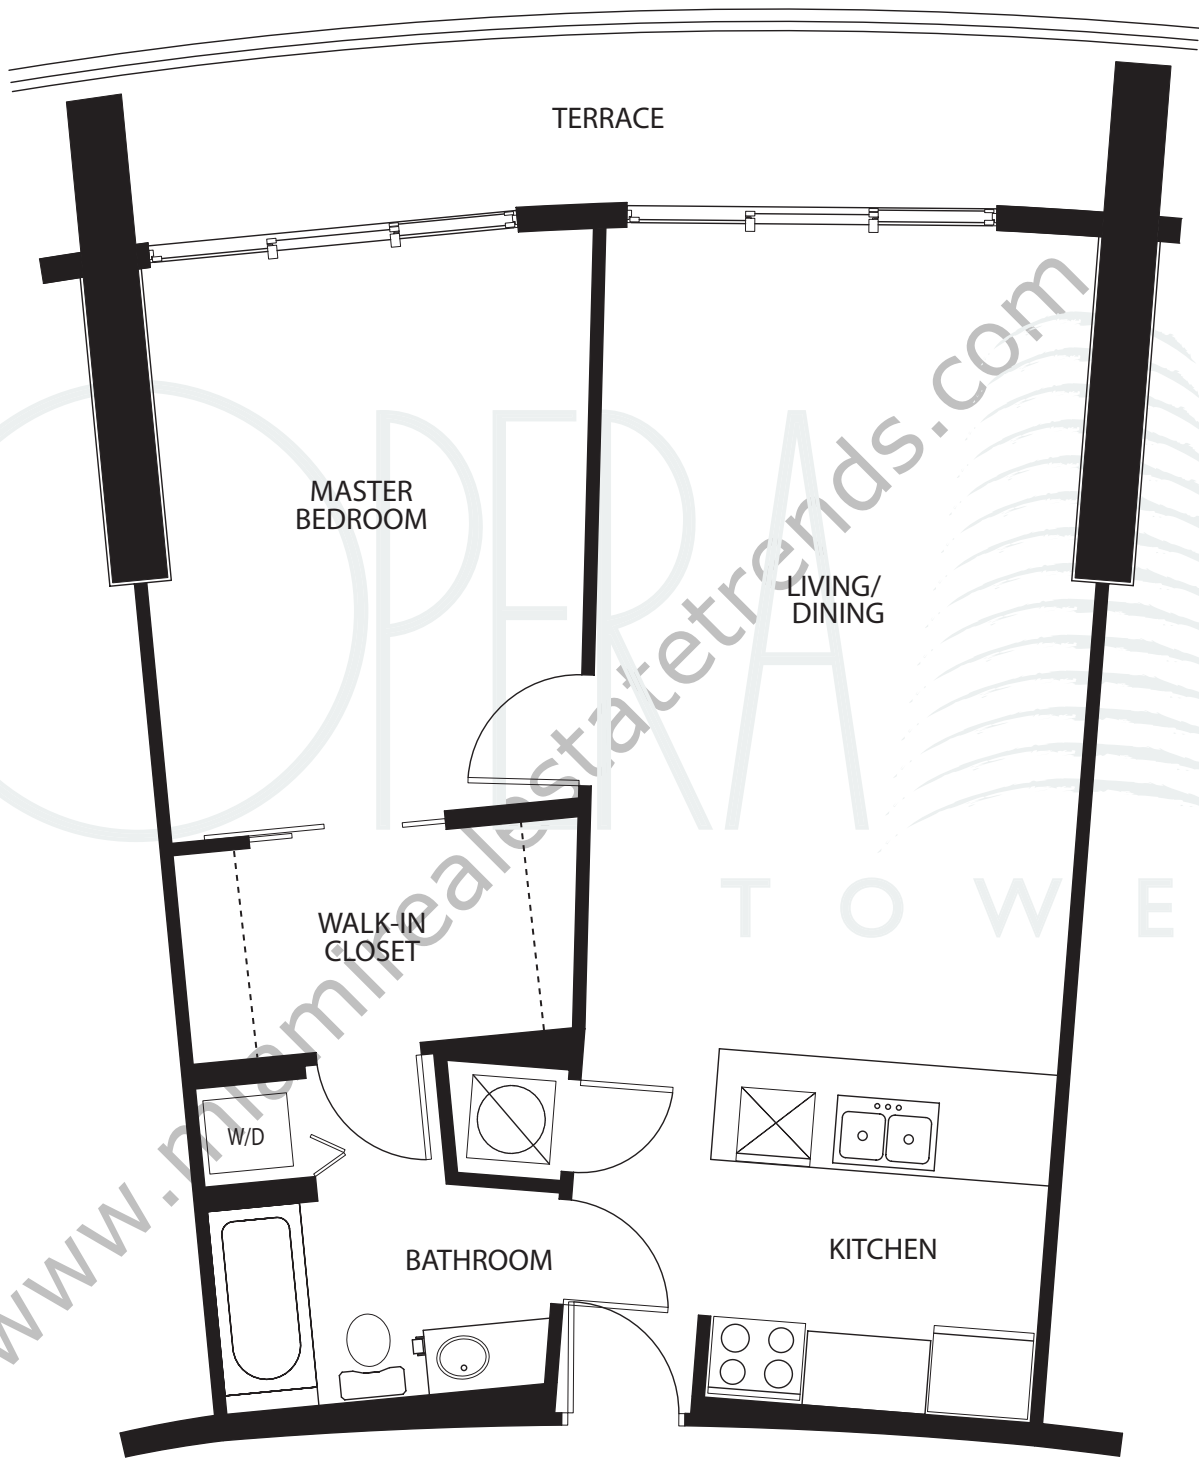

www.miamirealestatetrends.com

RESIDENCE - A1 STUDIO

UNIT A/C - 503 SQUARE FEET

TERRACE - 83 SQUARE FEET

TOTAL RESIDENCE - 586 SQUARE FEET

RESIDENCE - B1 ONE BEDROOM - ONE BATH

UNIT A/C - 821 SQUARE FEET

TERRACE - 134 SQUARE FEET

TOTAL RESIDENCE - 955 SQUARE FEET

RESIDENCE - CI TWO BEDROOM - TWO BATH

UNIT A/C - 1,048 SQUARE FEET

TERRACE - 177 SQUARE FEET

TOTAL RESIDENCE - 1,225 SQUARE FEET