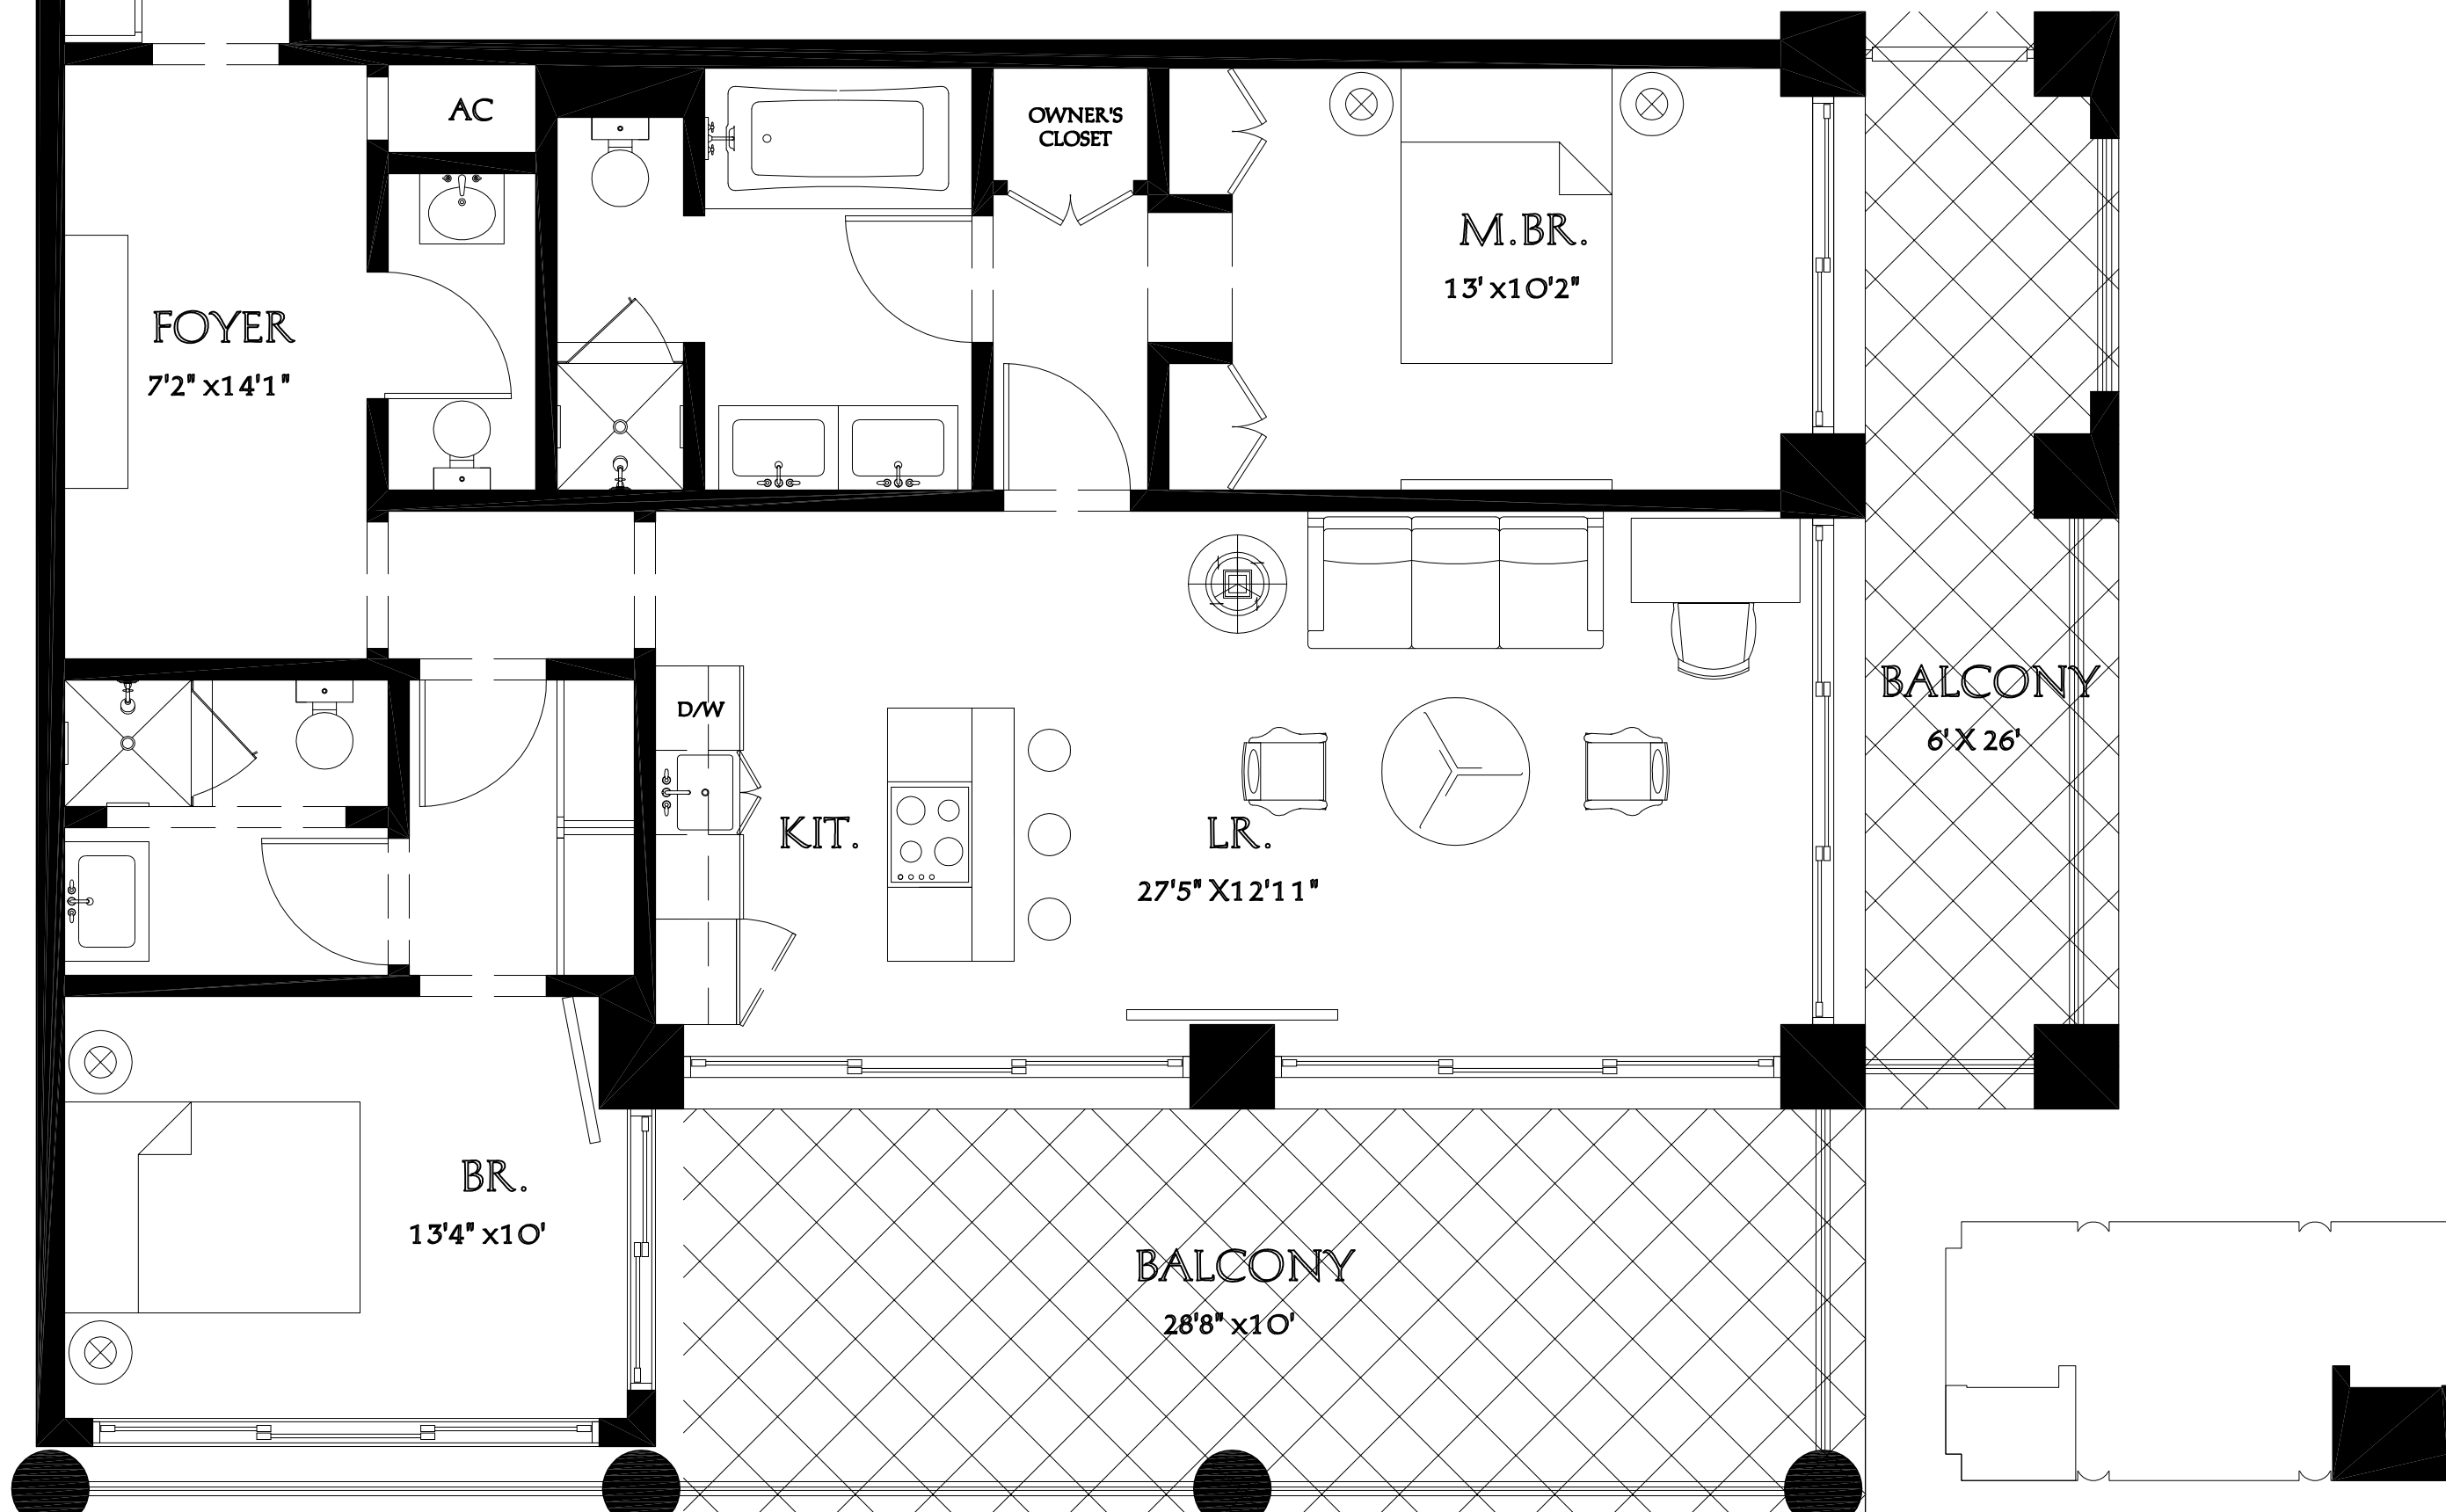

AREA: 912 SQ.FT.

TRUMP INTERNATIONAL HOTEL & TOWER
FT. LAUTERDALE, FLORIDA
UNIT TYPE D, 1 BEDROOM

SCALE: 1/4"=1'
FEBRUARY 28, 2005

Dan Maza P.A. □
www.miamirealestatetrends.com □
954 232-9762 □

AREA: 825 SQ.FT.

TRUMP INTERNATIONAL HOTEL & TOWER
FT. LAUTERDALE, FLORIDA
UNIT TYPE C, 1 BEDROOM

SCALE: 1/4"=1'
FEBRUARY 28, 2005

UNIT TYPE F, 2 BEDROOM

SCALE: 1/4"=1'

FEBRUARY 28, 2005

Dan Maza P.A. □
www.miamirealestatetrends.com □
954 232-9762 □

AREA: 1,194 SQ.FT.

TRUMP INTERNATIONAL HOTEL & TOWER
FT. LAUTERDALE, FLORIDA
EAST BLDG. UNIT TYPE A, 2 BEDROOM-#301

SCALE: 1/8"=1'
FEBRUARY 28, 2005

Dan Maza P.A. □
www.miamirealestatetrends.com □
954 232-9762 □

AREA: 1,111 SQ.FT.

TRUMP INTERNATIONAL HOTEL & TOWER
FT. LAUTERDALE, FLORIDA
EAST BLDG. UNIT TYPE D, 2 BEDROOM-#304

SCALE: 1/8"=1'
FEBRUARY 28, 2005

Dan Maza P.A. □
www.miamirealestatetrends.com □
954 232-9762 □