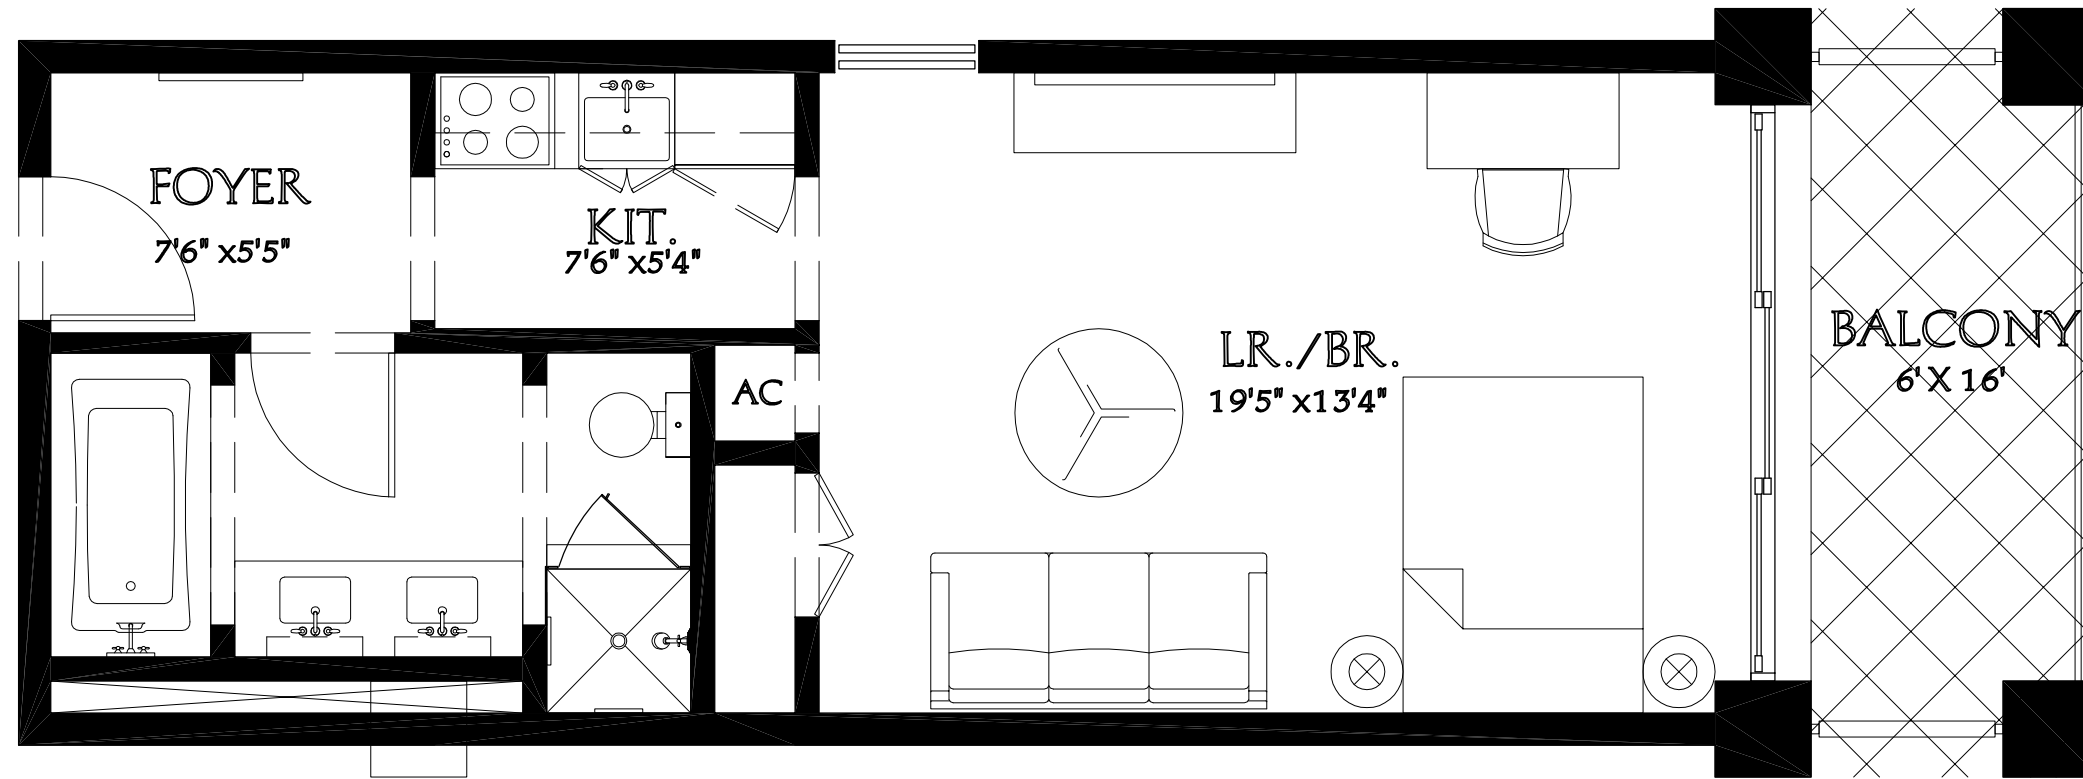

Dan Maza P.A. □
www.miamirealestatetrends.com □
954 232-9762 □

AREA: 518 SQ. FT.

TRUMP INTERNATIONAL HOTEL & TOWER
FT. LAUTERDALE, FLORIDA
UNIT TYPE B, STUDIO

SCALE: 1/4"=1'
FEBRUARY 28, 2005

Dan Maza P.A. □
www.miamirealestatetrends.com □
954 232-9762 □

AREA: 608 SQ.FT.

TRUMP INTERNATIONAL HOTEL & TOWER
FT. LAUTERDALE, FLORIDA
UNIT TYPE A, STUDIO

SCALE: 1/4"=1'
FEBRUARY 28, 2005

Dan Maza P.A. □
www.miamirealestatetrends.com □
954 232-9762 □

Dan Maza P.A. □
www.miamirealestatetrends.com □
954 232-9762 □

AREA: 912 SQ.FT.

TRUMP INTERNATIONAL HOTEL & TOWER
FT. LAUTERDALE, FLORIDA
UNIT TYPE D, 1 BEDROOM

SCALE: 1/4"=1'
FEBRUARY 28, 2005

Dan Maza P.A. □
www.miamirealestatetrends.com □
954 232-9762 □

AREA: 825 SQ.FT.

AREA: 1,289 SQ.FT.

TRUMP INTERNATIONAL HOTEL & TOWER
FT. LAUTERDALE, FLORIDA
EAST BLDG. UNIT TYPE E , 2 BEDROOM-#306

SCALE: 1/8"=1'
FEBRUARY 28, 2005