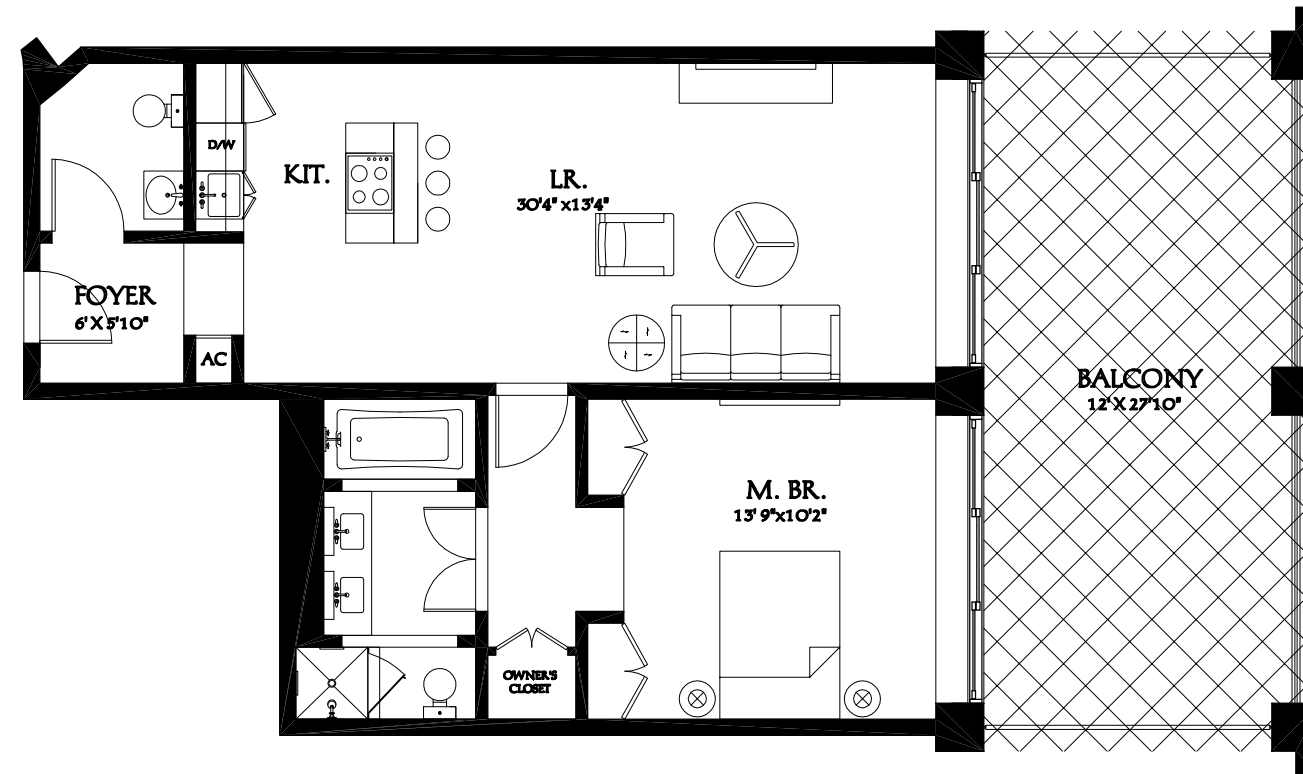

AREA: 1,194 SQ.FT.

TRUMP INTERNATIONAL HOTEL & TOWER
FT. LAUTERDALE, FLORIDA
EAST BLDG. UNIT TYPE A, 2 BEDROOM-#301

SCALE: 1/8"=1'
FEBRUARY 28, 2005

Dan Maza P.A. □
www.miamirealestatetrends.com □
954 232-9762 □

AREA: 1,111 SQ.FT.

TRUMP INTERNATIONAL HOTEL & TOWER
FT. LAUTERDALE, FLORIDA
EAST BLDG. UNIT TYPE D, 2 BEDROOM-#304

SCALE: 1/8"=1'
FEBRUARY 28, 2005

Dan Maza P.A. □
www.miamirealestatetrends.com □
954 232-9762 □

AREA: 930 SQ.FT.

TRUMP INTERNATIONAL HOTEL & TOWER
FT. LAUTERDALE, FLORIDA
EAST BLDG. UNIT TYPE C , 2 BEDROOM-UNIT #303

SCALE: 1/8"=1'
FEBRUARY 28, 2005

Dan Maza P.A. □
www.miamirealestatetrends.com □
954 232-9762 □

AREA: 964 SQ.FT.

TRUMP INTERNATIONAL HOTEL & TOWER
FT. LAUTERDALE, FLORIDA
EAST BLDG. UNIT TYPE B', 1 BEDROOM-#305

SCALE: 1/8"=1'
FEBRUARY 28, 2005

Dan Maza P.A. □
www.miamirealestatetrends.com □
954 232-9762 □