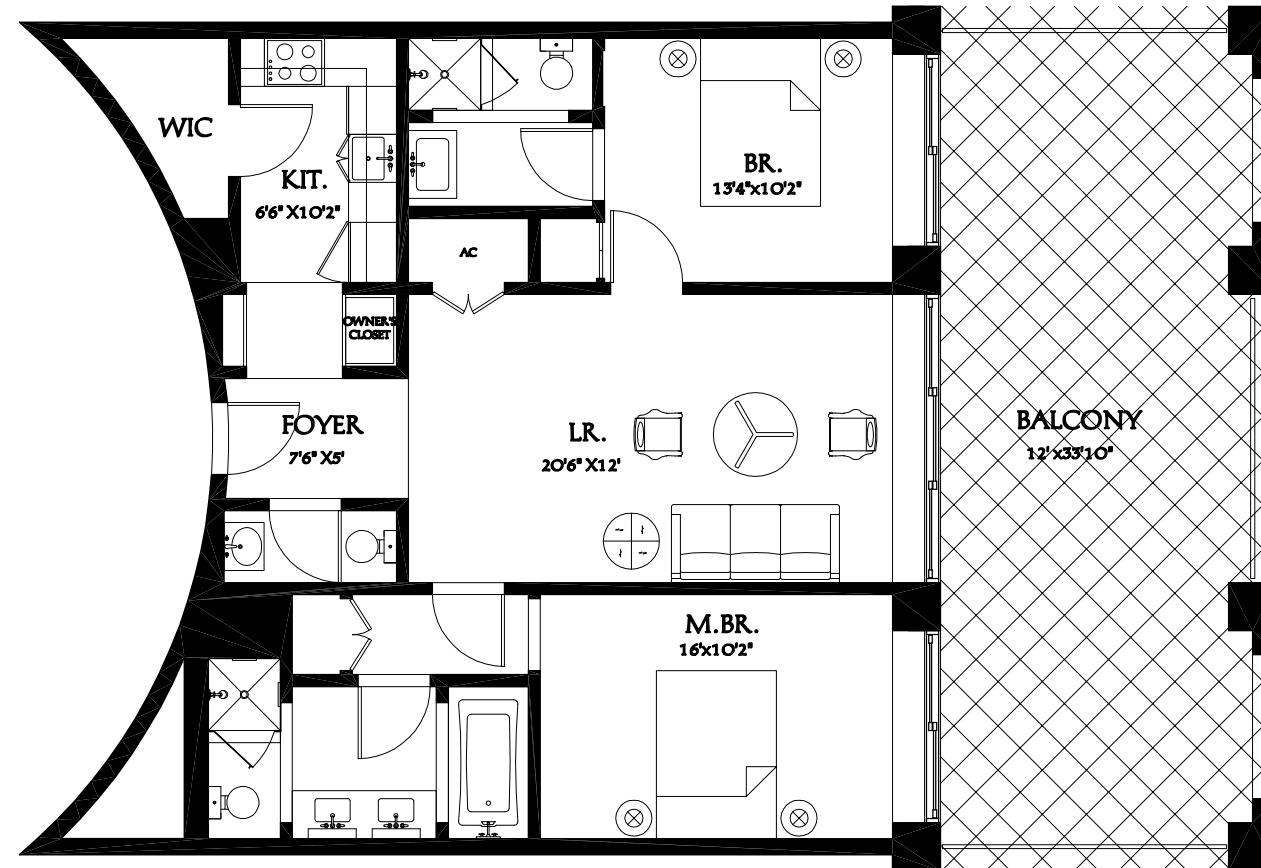

AREA: 912 SQ.FT.

TRUMP INTERNATIONAL HOTEL & TOWER
FT. LAUTERDALE, FLORIDA
UNIT TYPE D, 1 BEDROOM

SCALE: 1/4"=1'
FEBRUARY 28, 2005

Dan Maza P.A. □
www.miamirealestatetrends.com □
954 232-9762 □

AREA: 825 SQ.FT.

TRUMP INTERNATIONAL HOTEL & TOWER
FT. LAUTERDALE, FLORIDA
UNIT TYPE C, 1 BEDROOM

SCALE: 1/4"=1'
FEBRUARY 28, 2005

UNIT TYPE F, 2 BEDROOM

SCALE: 1/4"=1'

FEBRUARY 28, 2005

Dan Maza P.A. □
www.miamirealestatetrends.com □
954 232-9762 □

AREA: 1,194 SQ.FT.

TRUMP INTERNATIONAL HOTEL & TOWER
FT. LAUTERDALE, FLORIDA
EAST BLDG. UNIT TYPE A, 2 BEDROOM-#301

SCALE: 1/8"=1'
FEBRUARY 28, 2005

Dan Maza P.A. □
www.miamirealestatetrends.com □
954 232-9762 □

AREA: 1,111 SQ.FT.

TRUMP INTERNATIONAL HOTEL & TOWER
FT. LAUTERDALE, FLORIDA
EAST BLDG. UNIT TYPE D, 2 BEDROOM-#304

SCALE: 1/8"=1'
FEBRUARY 28, 2005

Dan Maza P.A. □
www.miamirealestatetrends.com □
954 232-9762 □