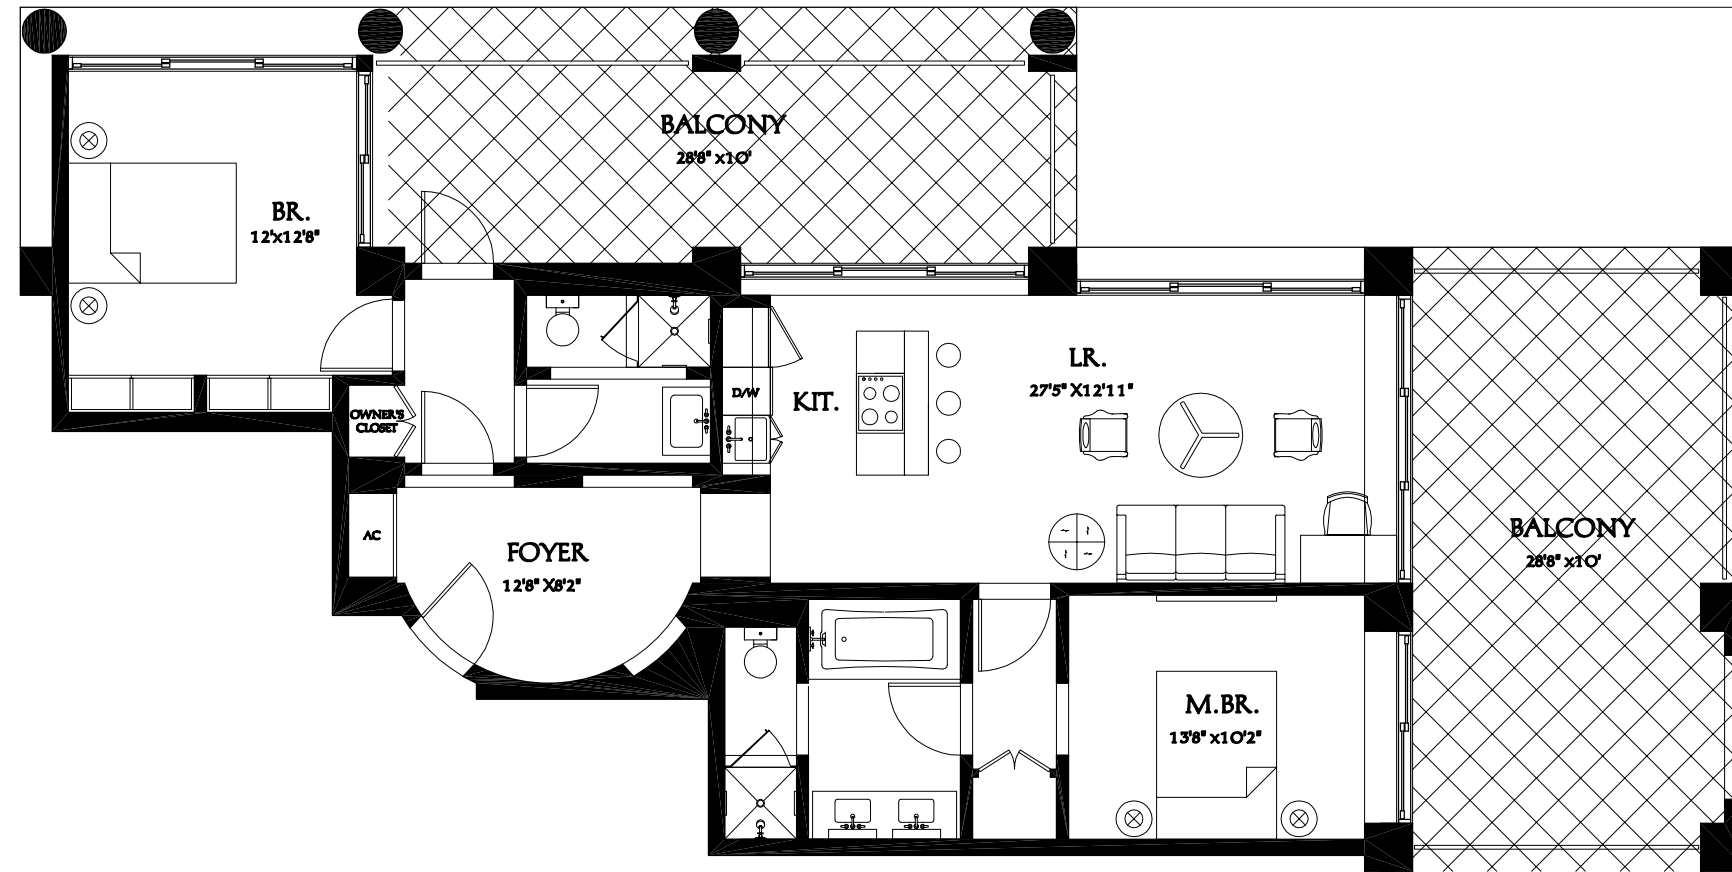

AREA: 930 SQ.FT.

TRUMP INTERNATIONAL HOTEL & TOWER
FT. LAUTERDALE, FLORIDA
EAST BLDG. UNIT TYPE C , 2 BEDROOM-UNIT #303

SCALE: 1/8"=1'
FEBRUARY 28, 2005

Dan Maza P.A. □
www.miamirealestatetrends.com □
954 232-9762 □

AREA: 964 SQ.FT.

TRUMP INTERNATIONAL HOTEL & TOWER
FT. LAUTERDALE, FLORIDA
EAST BLDG. UNIT TYPE B', 1 BEDROOM-#305

SCALE: 1/8"=1'
FEBRUARY 28, 2005

Dan Maza P.A. □
www.miamirealestatetrends.com □
954 232-9762 □

AREA: 964 SQ.FT.

TRUMP INTERNATIONAL HOTEL & TOWER
FT. LAUTERDALE, FLORIDA
EAST BLDG. UNIT TYPE B, 1 BEDROOM-#302

SCALE: 1/8"=1'
FEBRUARY 28, 2005

Dan Maza P.A. □
www.miamirealestatetrends.com □
954 232-9762 □

AREA: 1,194 SQ.FT.

TRUMP INTERNATIONAL HOTEL & TOWER
FT. LAUTERDALE, FLORIDA
EAST BLDG. UNIT TYPE A, 2 BEDROOM-#301

SCALE: 1/8"=1'
FEBRUARY 28, 2005

Dan Maza P.A. □
www.miamirealestatetrends.com □
954 232-9762 □