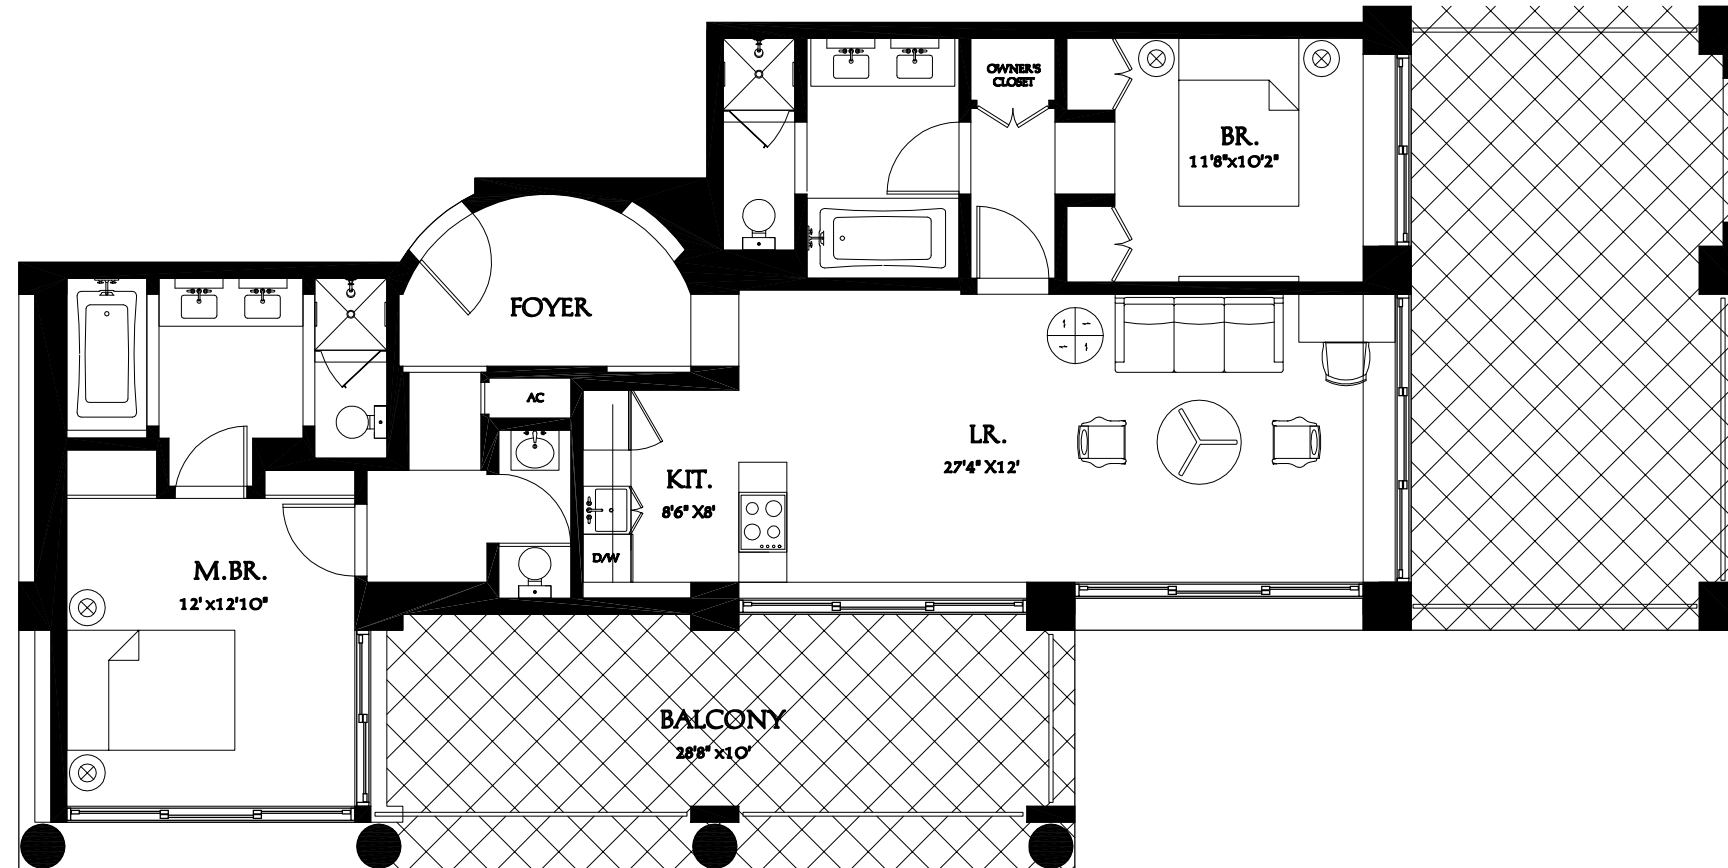

AREA: 964 SQ.FT.

TRUMP INTERNATIONAL HOTEL & TOWER
FT. LAUTERDALE, FLORIDA
EAST BLDG. UNIT TYPE B', 1 BEDROOM-#305

SCALE: 1/8"=1'
FEBRUARY 28, 2005

Dan Maza P.A. □
www.miamirealestatetrends.com □
954 232-9762 □

AREA: 964 SQ.FT.

TRUMP INTERNATIONAL HOTEL & TOWER
FT. LAUTERDALE, FLORIDA
EAST BLDG. UNIT TYPE B, 1 BEDROOM-#302

SCALE: 1/8"=1'
FEBRUARY 28, 2005

Dan Maza P.A. □
www.miamirealestatetrends.com □
954 232-9762 □

AREA: 1,194 SQ.FT.

TRUMP INTERNATIONAL HOTEL & TOWER
FT. LAUTERDALE, FLORIDA
EAST BLDG. UNIT TYPE A, 2 BEDROOM-#301

SCALE: 1/8"=1'
FEBRUARY 28, 2005

Dan Maza P.A. □
www.miamirealestatetrends.com □
954 232-9762 □

AREA: 1,289 SQ.FT.

TRUMP INTERNATIONAL HOTEL & TOWER
FT. LAUTERDALE, FLORIDA
EAST BLDG. UNIT TYPE E , 2 BEDROOM-#306

SCALE: 1/8"=1'
FEBRUARY 28, 2005