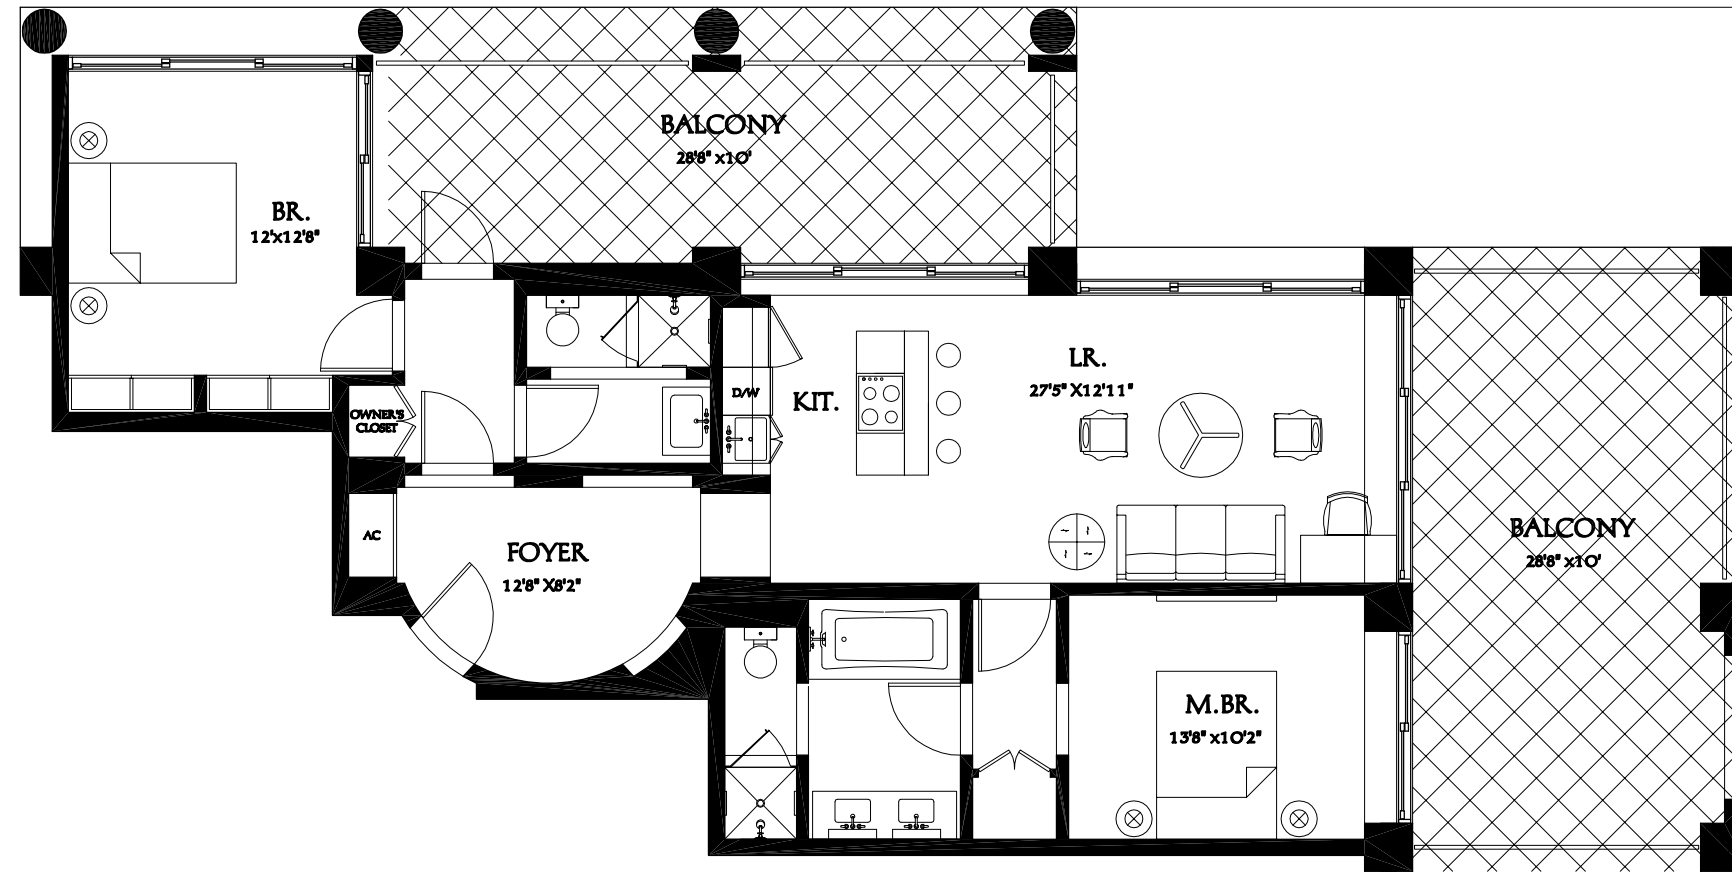

AREA: 912 SQ.FT.

TRUMP INTERNATIONAL HOTEL & TOWER
FT. LAUTERDALE, FLORIDA
UNIT TYPE D, 1 BEDROOM

SCALE: 1/4"=1'
FEBRUARY 28, 2005

Dan Maza P.A. □
www.miamirealestatetrends.com □
954 232-9762 □

AREA: 825 SQ.FT.

TRUMP INTERNATIONAL HOTEL & TOWER
FT. LAUTERDALE, FLORIDA
UNIT TYPE C, 1 BEDROOM

SCALE: 1/4"=1'
FEBRUARY 28, 2005

UNIT TYPE F, 2 BEDROOM

SCALE: 1/4"=1'

FEBRUARY 28, 2005

Dan Maza P.A. □
www.miamirealestatetrends.com □
954 232-9762 □

AREA: 1,194 SQ.FT.

TRUMP INTERNATIONAL HOTEL & TOWER
FT. LAUTERDALE, FLORIDA
EAST BLDG. UNIT TYPE A, 2 BEDROOM-#301

SCALE: 1/8"=1'
FEBRUARY 28, 2005

Dan Maza P.A. □
www.miamirealestatetrends.com □
954 232-9762 □

AREA: 1,111 SQ.FT.

TRUMP INTERNATIONAL HOTEL & TOWER
FT. LAUTERDALE, FLORIDA
EAST BLDG. UNIT TYPE D, 2 BEDROOM-#304

SCALE: 1/8"=1'
FEBRUARY 28, 2005

Dan Maza P.A. □
www.miamirealestatetrends.com □
954 232-9762 □