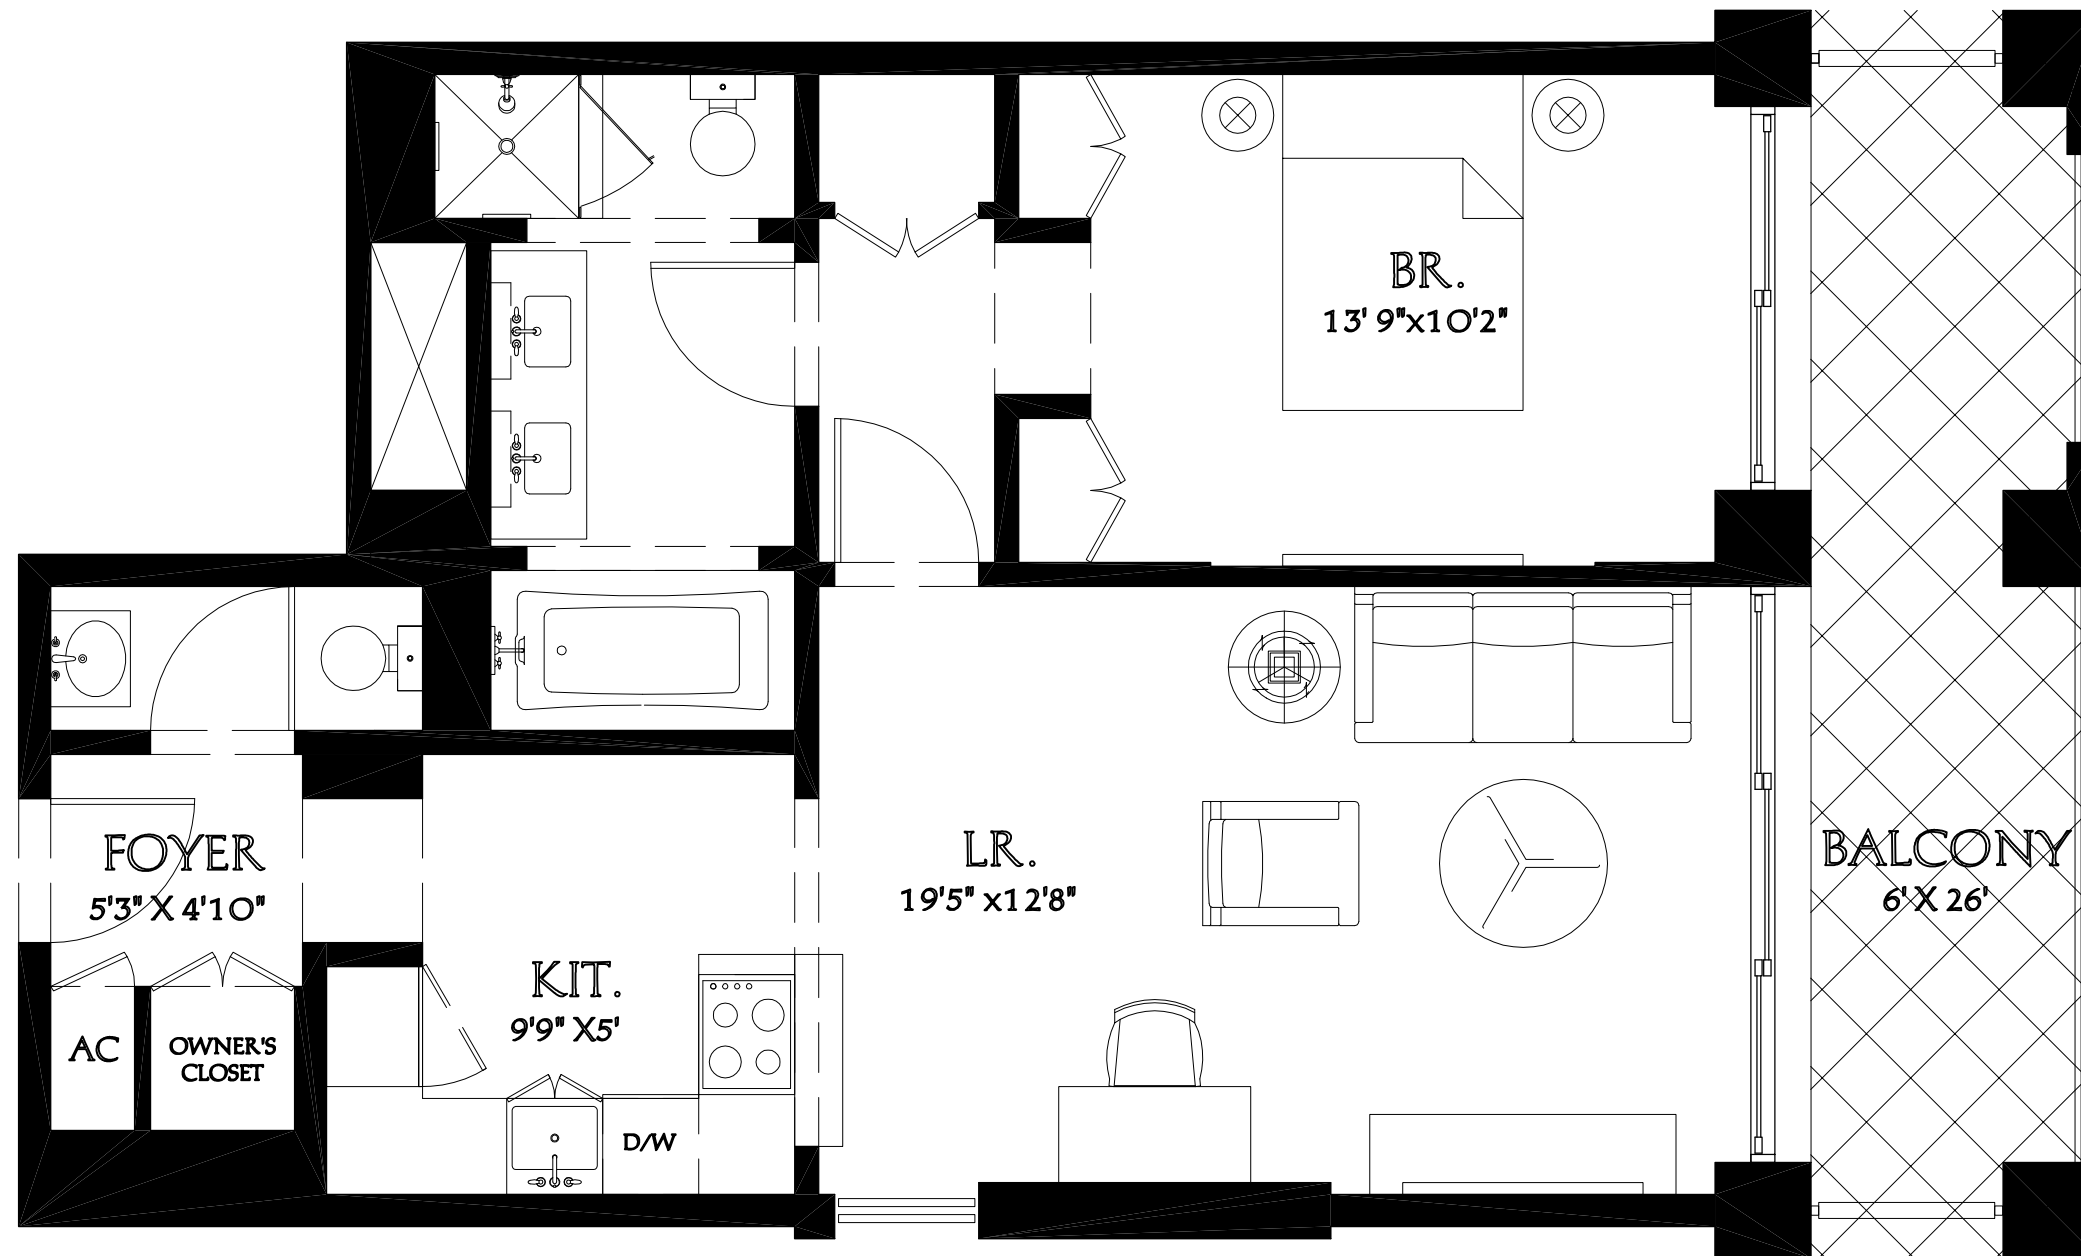

Dan Maza P.A. □
www.miamirealestatetrends.com □
954 232-9762 □

AREA: 518 SQ. FT.

TRUMP INTERNATIONAL HOTEL & TOWER
FT. LAUTERDALE, FLORIDA
UNIT TYPE B, STUDIO

SCALE: 1/4"=1'
FEBRUARY 28, 2005

Dan Maza P.A. □
www.miamirealestatetrends.com □
954 232-9762 □

AREA: 608 SQ.FT.

TRUMP INTERNATIONAL HOTEL & TOWER
FT. LAUTERDALE, FLORIDA
UNIT TYPE A, STUDIO

SCALE: 1/4"=1'
FEBRUARY 28, 2005

Dan Maza P.A. □
www.miamirealestatetrends.com □
954 232-9762 □

Dan Maza P.A. □
www.miamirealestatetrends.com □
954 232-9762 □

AREA: 912 SQ.FT.

TRUMP INTERNATIONAL HOTEL & TOWER
FT. LAUTERDALE, FLORIDA
UNIT TYPE D, 1 BEDROOM

SCALE: 1/4"=1'
FEBRUARY 28, 2005

Dan Maza P.A. □
www.miamirealestatetrends.com □
954 232-9762 □

AREA: 825 SQ.FT.

AREA: 1,194 SQ.FT.

TRUMP INTERNATIONAL HOTEL & TOWER
FT. LAUTERDALE, FLORIDA
EAST BLDG. UNIT TYPE A, 2 BEDROOM-#301

SCALE: 1/8"=1'
FEBRUARY 28, 2005

Dan Maza P.A. □
www.miamirealestatetrends.com □
954 232-9762 □