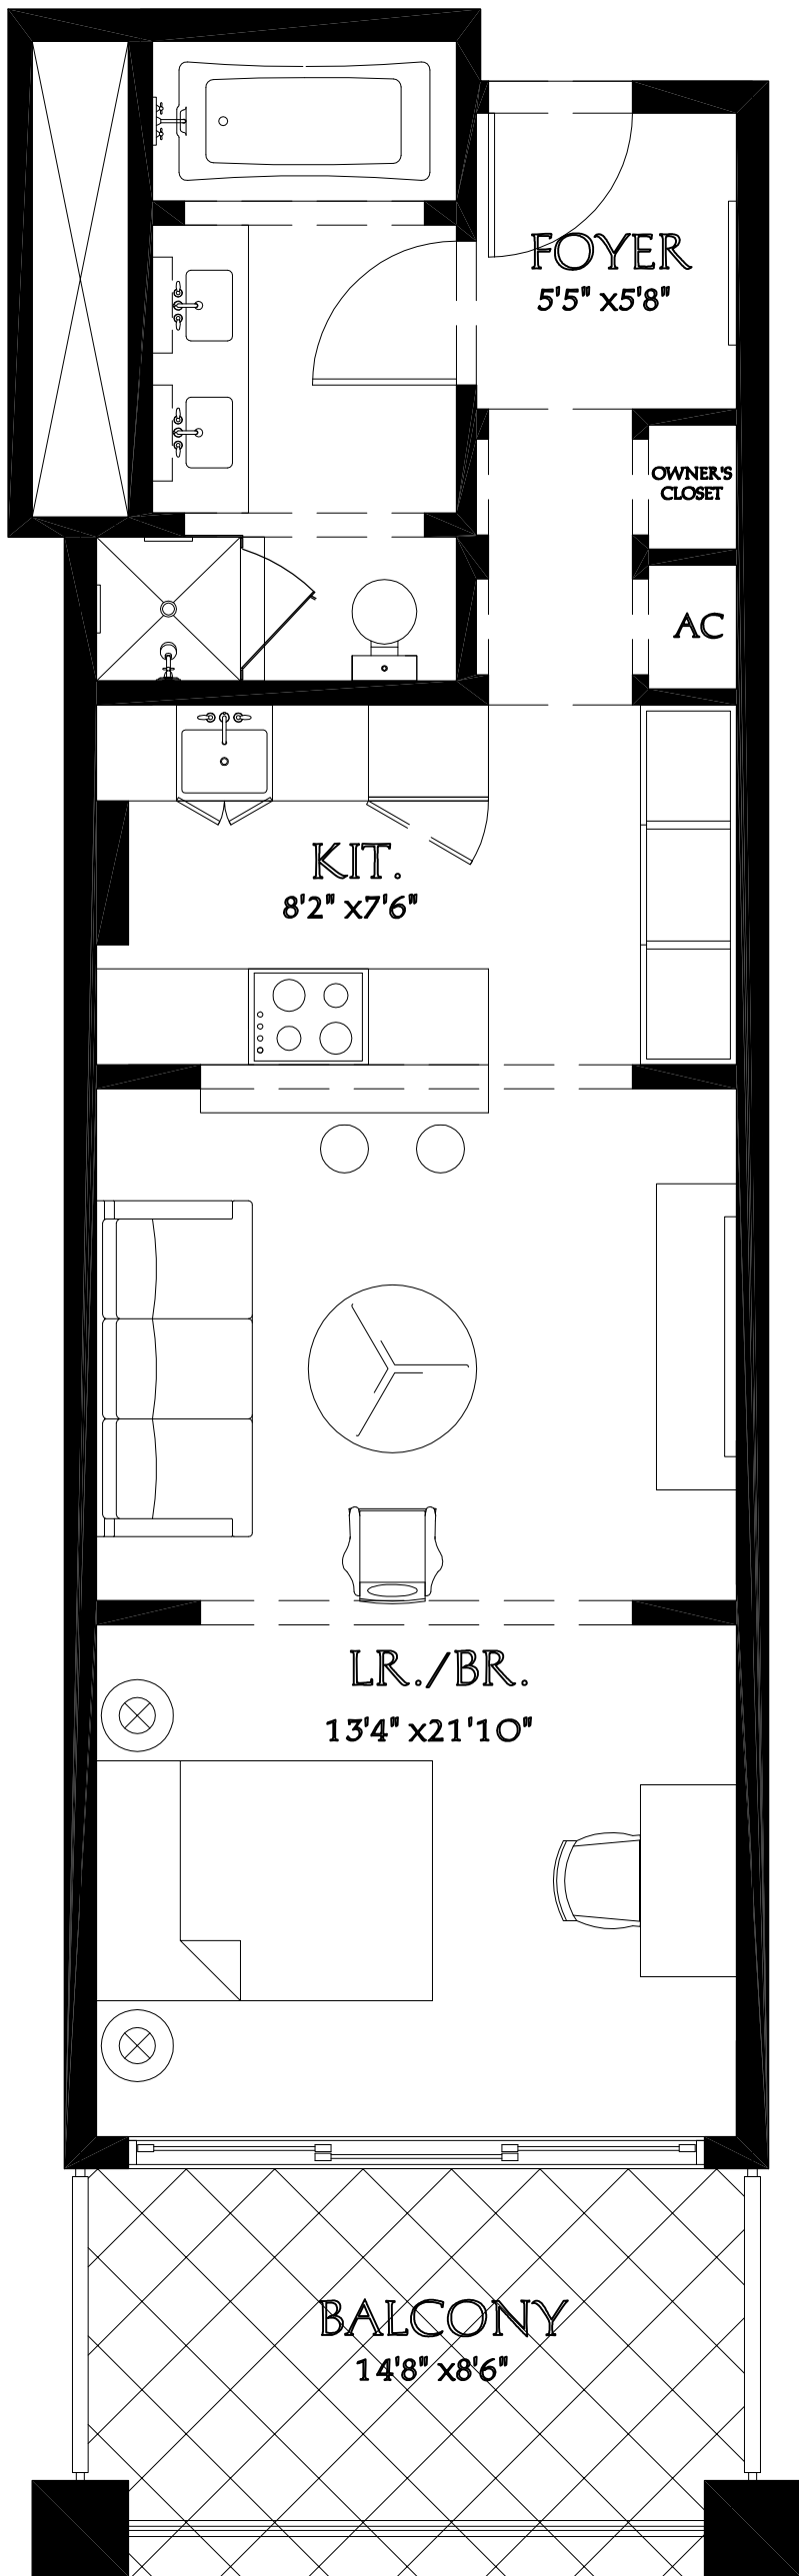

Dan Maza P.A. □
www.miamirealestatetrends.com □
954 232-9762 □

AREA: 518 SQ. FT.

TRUMP INTERNATIONAL HOTEL & TOWER
FT. LAUTERDALE, FLORIDA
UNIT TYPE B, STUDIO

SCALE: 1/4"=1'
FEBRUARY 28, 2005

Dan Maza P.A. □
www.miamirealestatetrends.com □
954 232-9762 □

AREA: 608 SQ.FT.

TRUMP INTERNATIONAL HOTEL & TOWER
FT. LAUTERDALE, FLORIDA
UNIT TYPE A, STUDIO

SCALE: 1/4"=1'
FEBRUARY 28, 2005

Dan Maza P.A. □
www.miamirealestatetrends.com □
954 232-9762 □

Dan Maza P.A. □
www.miamirealestatetrends.com □
954 232-9762 □

AREA: 912 SQ.FT.

TRUMP INTERNATIONAL HOTEL & TOWER
FT. LAUTERDALE, FLORIDA
UNIT TYPE D, 1 BEDROOM

SCALE: 1/4"=1'
FEBRUARY 28, 2005

Dan Maza P.A. □
www.miamirealestatetrends.com □
954 232-9762 □

AREA: 825 SQ.FT.