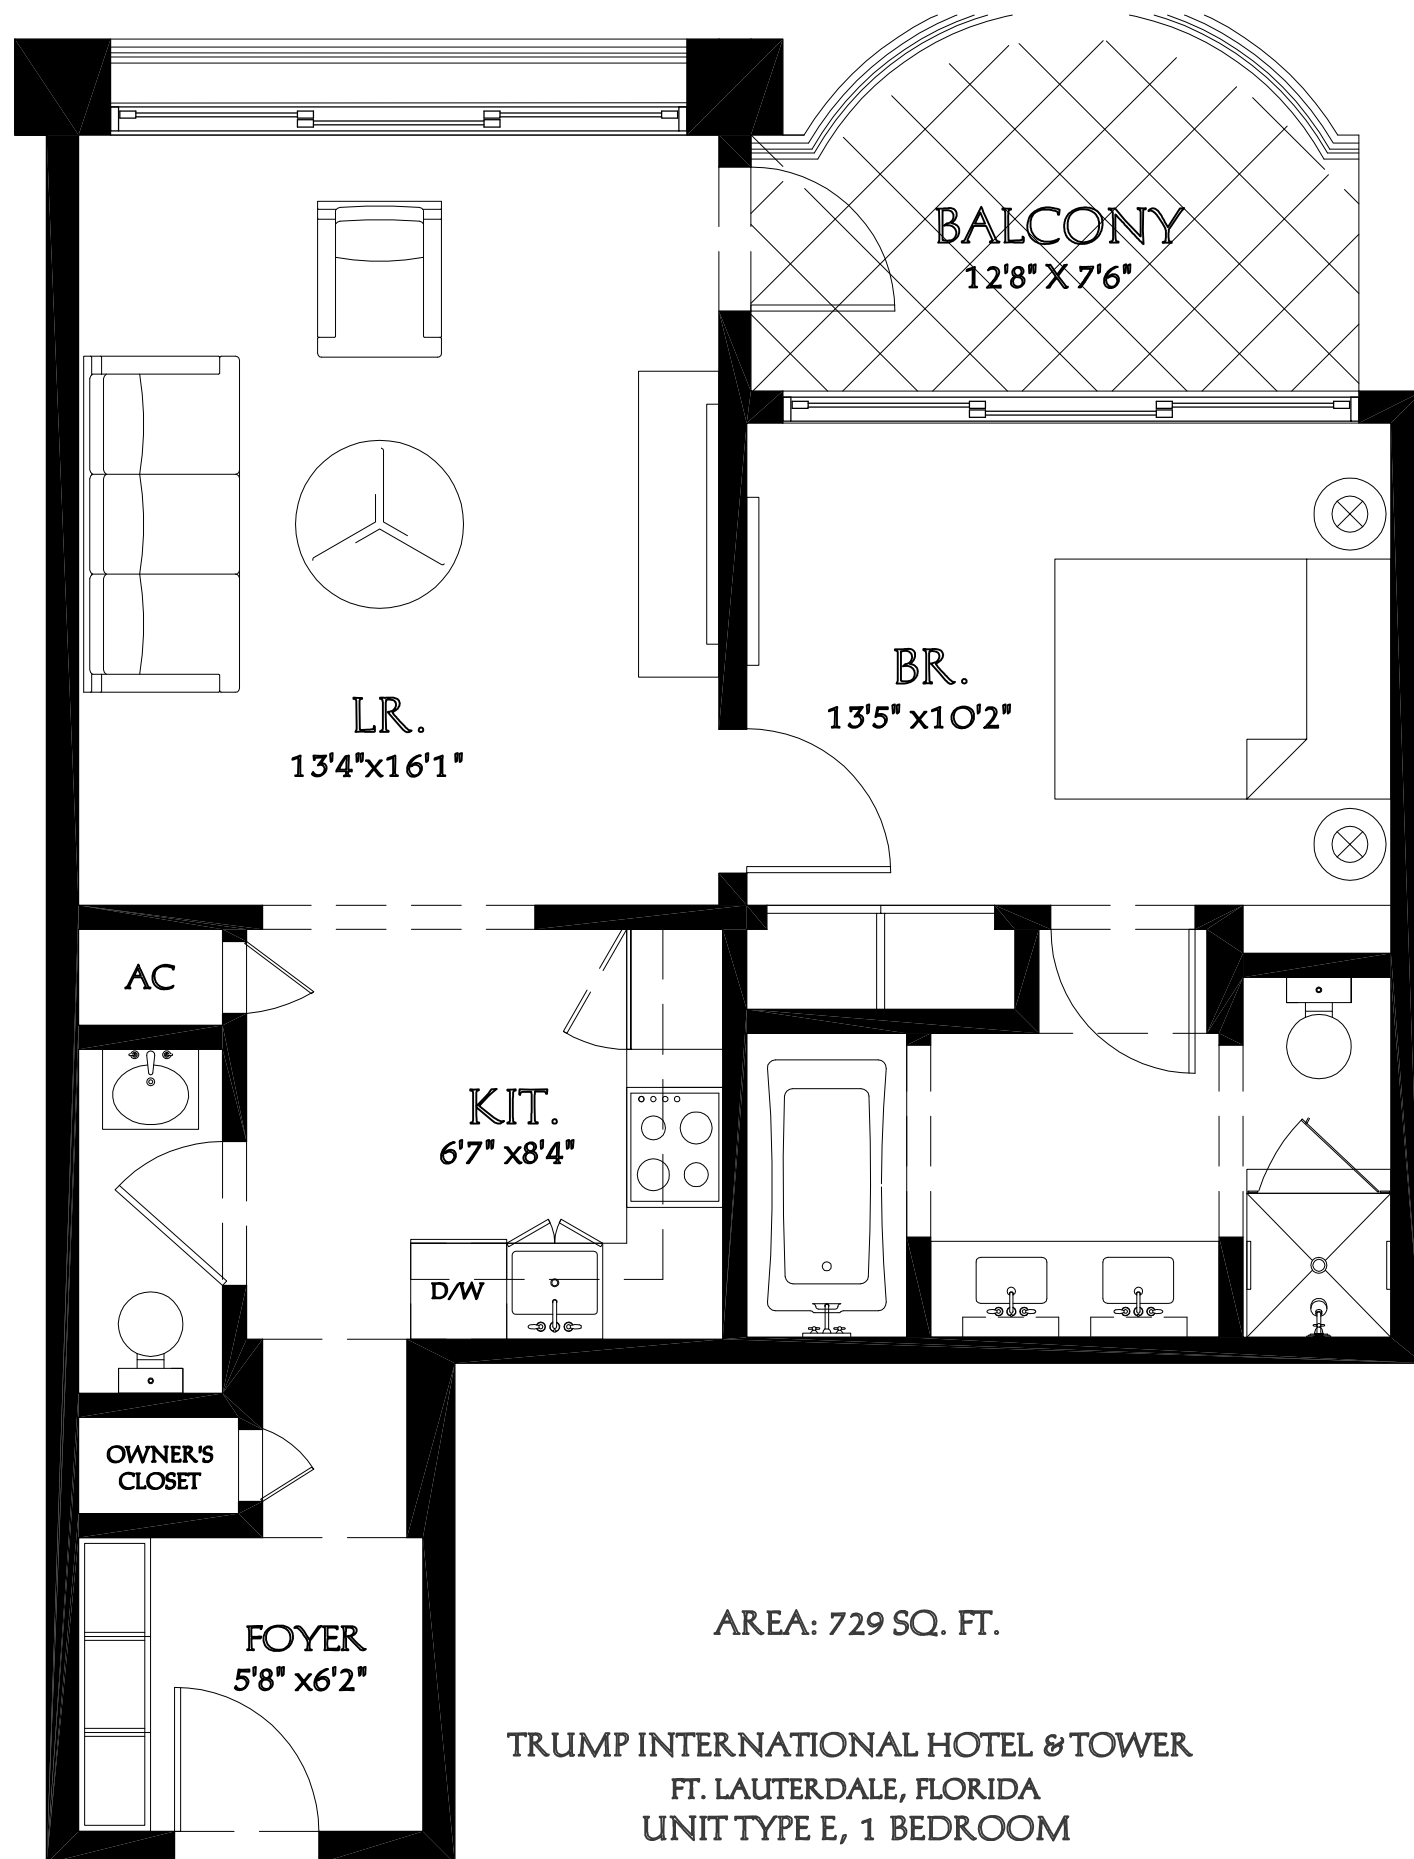

Dan Maza P.A. □
www.miamirealestatetrends.com □
954 232-9762 □

AREA: 518 SQ. FT.

TRUMP INTERNATIONAL HOTEL & TOWER
FT. LAUTERDALE, FLORIDA
UNIT TYPE B, STUDIO

SCALE: 1/4"=1'
FEBRUARY 28, 2005

Dan Maza P.A. □
www.miamirealestatetrends.com □
954 232-9762 □

AREA: 608 SQ.FT.

TRUMP INTERNATIONAL HOTEL & TOWER
FT. LAUTERDALE, FLORIDA
UNIT TYPE A, STUDIO

SCALE: 1/4"=1'
FEBRUARY 28, 2005

Dan Maza P.A. □
www.miamirealestatetrends.com □
954 232-9762 □

Dan Maza P.A. □
www.miamirealestatetrends.com □
954 232-9762 □

AREA: 912 SQ.FT.

TRUMP INTERNATIONAL HOTEL & TOWER
FT. LAUTERDALE, FLORIDA
UNIT TYPE D, 1 BEDROOM

SCALE: 1/4"=1'
FEBRUARY 28, 2005

Dan Maza P.A. □
www.miamirealestatetrends.com □
954 232-9762 □

AREA: 825 SQ.FT.

AREA: 1,194 SQ.FT.

TRUMP INTERNATIONAL HOTEL & TOWER
FT. LAUTERDALE, FLORIDA
EAST BLDG. UNIT TYPE A, 2 BEDROOM-#301

SCALE: 1/8"=1'
FEBRUARY 28, 2005

Dan Maza P.A. □
www.miamirealestatetrends.com □
954 232-9762 □