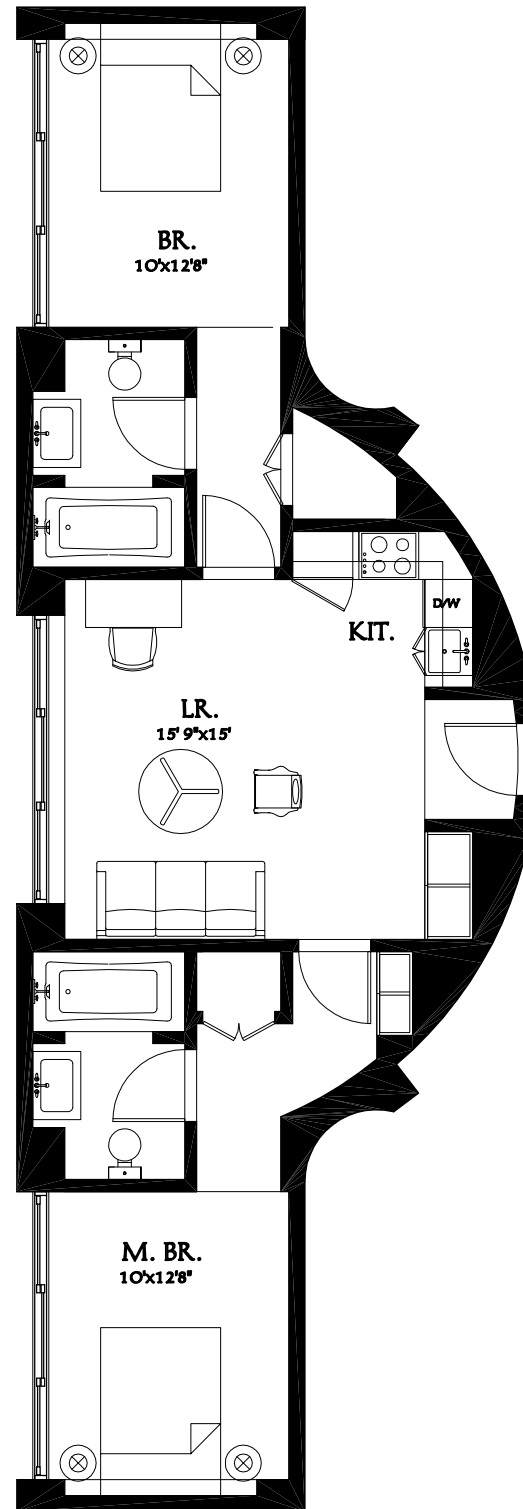

TRUMP INTERNATIONAL HOTEL & TOWER
FT. LAUTERDALE, FLORIDA
UNIT TYPE C, 1 BEDROOM

SCALE: 1/4"=1'
FEBRUARY 28, 2005

UNIT TYPE F, 2 BEDROOM

SCALE: 1/4"=1'

FEBRUARY 28, 2005

Dan Maza P.A. □
www.miamirealestatetrends.com □
954 232-9762 □

AREA: 1,194 SQ.FT.

TRUMP INTERNATIONAL HOTEL & TOWER
FT. LAUTERDALE, FLORIDA
EAST BLDG. UNIT TYPE A, 2 BEDROOM-#301

SCALE: 1/8"=1'
FEBRUARY 28, 2005

Dan Maza P.A. □
www.miamirealestatetrends.com □
954 232-9762 □

AREA: 1,111 SQ.FT.

TRUMP INTERNATIONAL HOTEL & TOWER
FT. LAUTERDALE, FLORIDA
EAST BLDG. UNIT TYPE D, 2 BEDROOM-#304

SCALE: 1/8"=1'
FEBRUARY 28, 2005

Dan Maza P.A. □
www.miamirealestatetrends.com □
954 232-9762 □

AREA: 930 SQ.FT.

TRUMP INTERNATIONAL HOTEL & TOWER
FT. LAUTERDALE, FLORIDA
EAST BLDG. UNIT TYPE C , 2 BEDROOM-UNIT #303

SCALE: 1/8"=1'
FEBRUARY 28, 2005

Dan Maza P.A. □
www.miamirealestatetrends.com □
954 232-9762 □