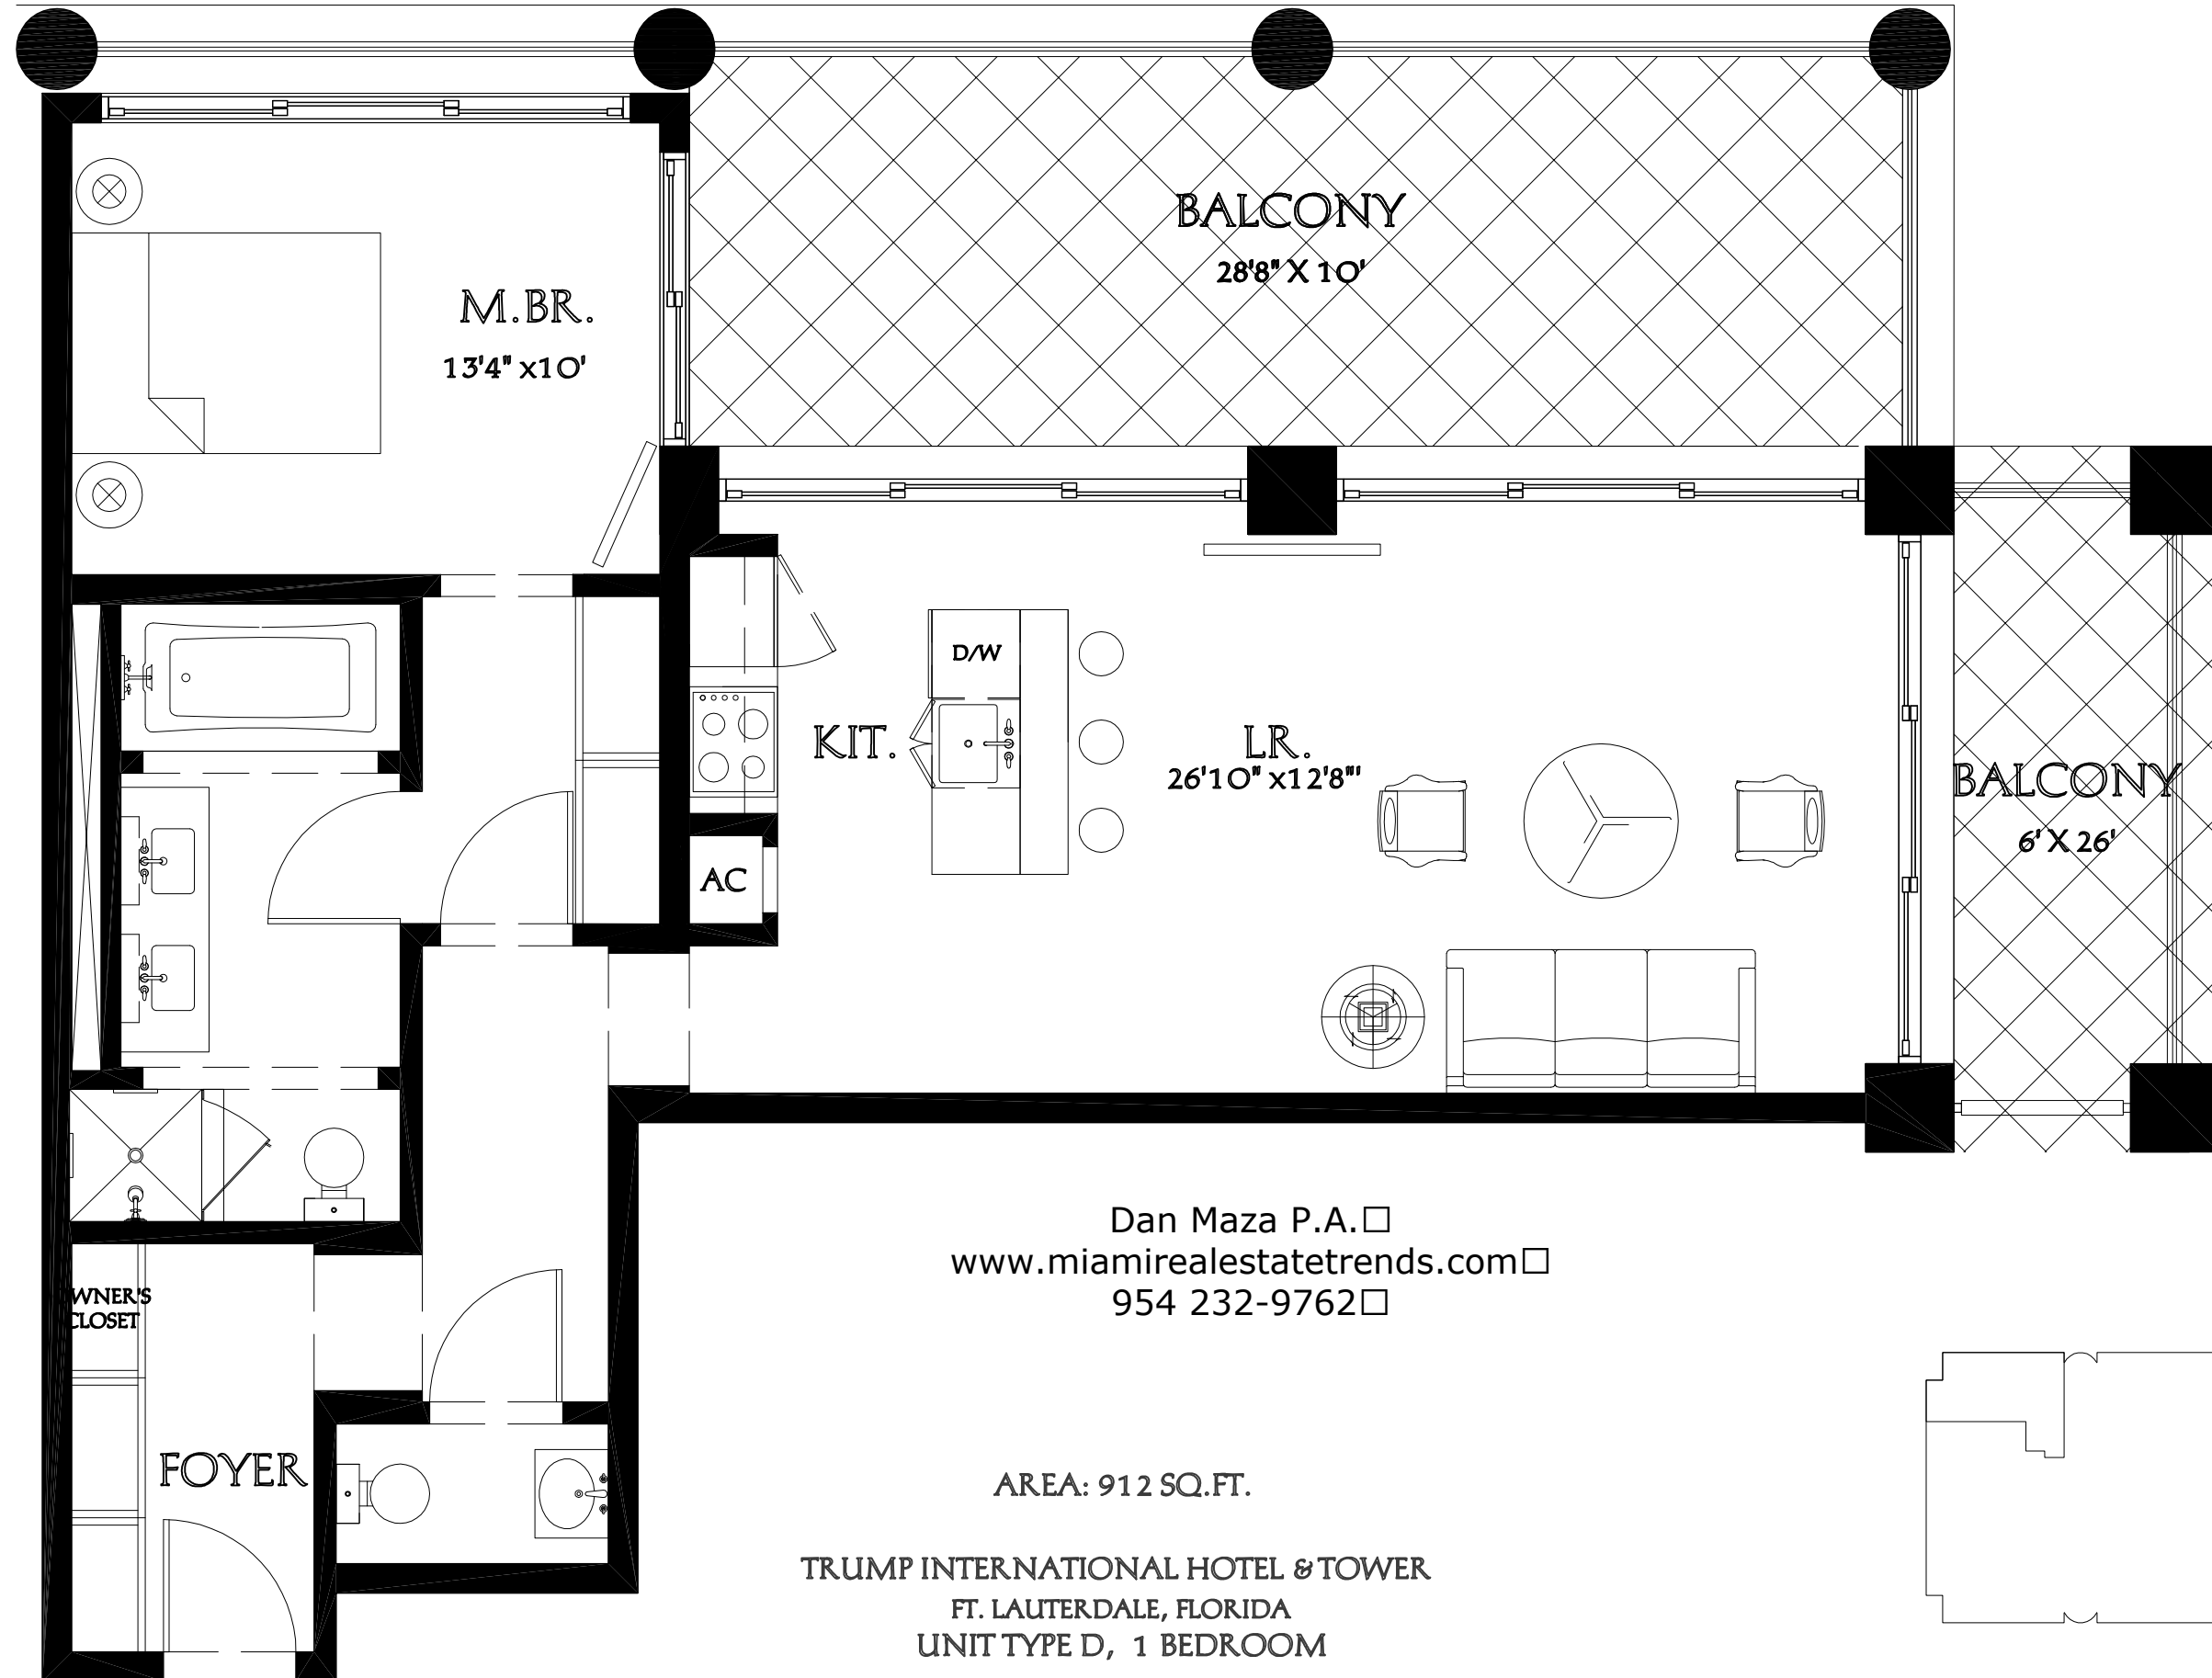

Dan Maza P.A. □
www.miamirealestatetrends.com □
954 232-9762 □

AREA: 518 SQ. FT.

TRUMP INTERNATIONAL HOTEL & TOWER
FT. LAUTERDALE, FLORIDA
UNIT TYPE B, STUDIO

SCALE: 1/4"=1'
FEBRUARY 28, 2005

Dan Maza P.A. □
www.miamirealestatetrends.com □
954 232-9762 □

AREA: 608 SQ.FT.

TRUMP INTERNATIONAL HOTEL & TOWER
FT. LAUTERDALE, FLORIDA
UNIT TYPE A, STUDIO

SCALE: 1/4"=1'
FEBRUARY 28, 2005

Dan Maza P.A. □
www.miamirealestatetrends.com □
954 232-9762 □

Dan Maza P.A. □
www.miamirealestatetrends.com □
954 232-9762 □

AREA: 912 SQ.FT.

TRUMP INTERNATIONAL HOTEL & TOWER
FT. LAUTERDALE, FLORIDA
UNIT TYPE D, 1 BEDROOM

SCALE: 1/4"=1'
FEBRUARY 28, 2005

Dan Maza P.A. □
www.miamirealestatetrends.com □
954 232-9762 □

AREA: 825 SQ.FT.

AREA: 1,194 SQ.FT.

TRUMP INTERNATIONAL HOTEL & TOWER
FT. LAUTERDALE, FLORIDA
EAST BLDG. UNIT TYPE A, 2 BEDROOM-#301

SCALE: 1/8"=1'
FEBRUARY 28, 2005

Dan Maza P.A. □
www.miamirealestatetrends.com □
954 232-9762 □