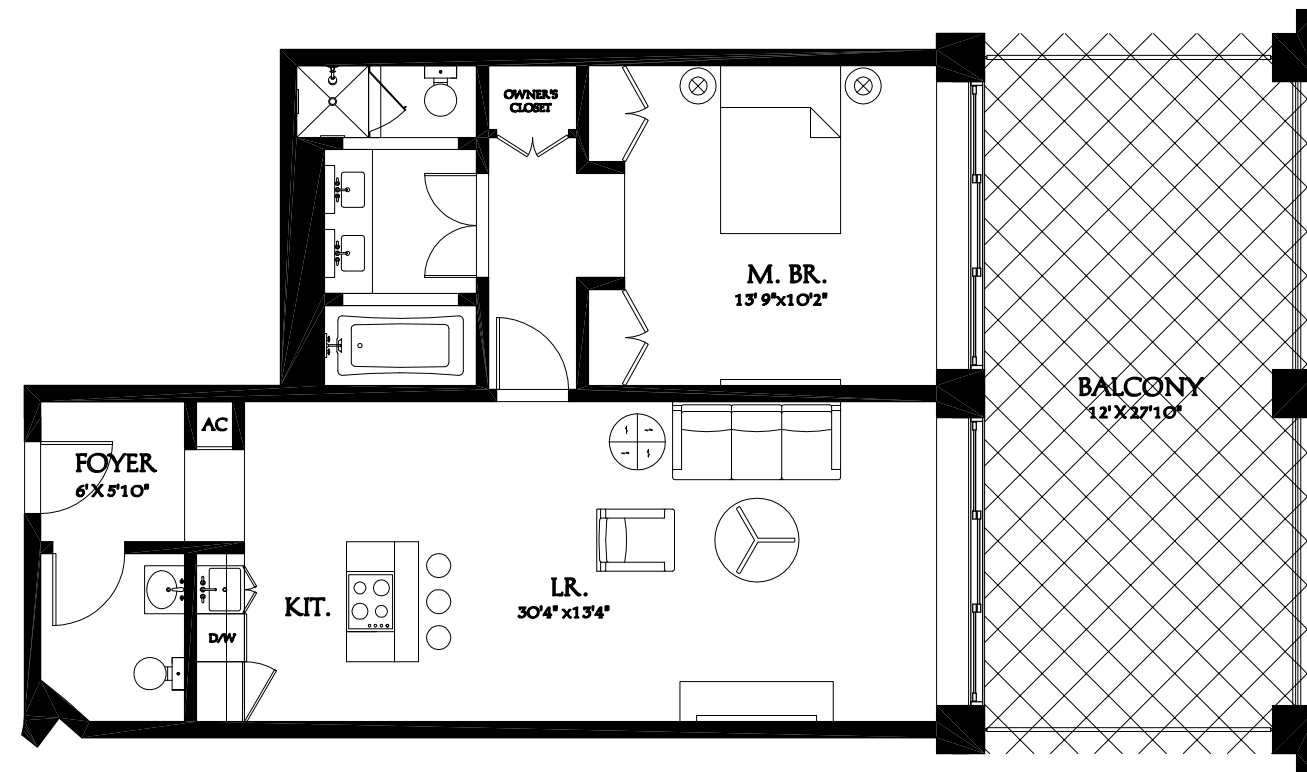

AREA: 1,111 SQ.FT.

TRUMP INTERNATIONAL HOTEL & TOWER
FT. LAUTERDALE, FLORIDA
EAST BLDG. UNIT TYPE D, 2 BEDROOM-#304

SCALE: 1/8"=1'
FEBRUARY 28, 2005

Dan Maza P.A. □
www.miamirealestatetrends.com □
954 232-9762 □

AREA: 930 SQ.FT.

TRUMP INTERNATIONAL HOTEL & TOWER
FT. LAUTERDALE, FLORIDA
EAST BLDG. UNIT TYPE C , 2 BEDROOM-UNIT #303

SCALE: 1/8"=1'
FEBRUARY 28, 2005

Dan Maza P.A. □
www.miamirealestatetrends.com □
954 232-9762 □

AREA: 964 SQ.FT.

TRUMP INTERNATIONAL HOTEL & TOWER
FT. LAUTERDALE, FLORIDA
EAST BLDG. UNIT TYPE B', 1 BEDROOM-#305

SCALE: 1/8"=1'
FEBRUARY 28, 2005

Dan Maza P.A. □
www.miamirealestatetrends.com □
954 232-9762 □

AREA: 964 SQ.FT.

TRUMP INTERNATIONAL HOTEL & TOWER
FT. LAUTERDALE, FLORIDA
EAST BLDG. UNIT TYPE B, 1 BEDROOM-#302

SCALE: 1/8"=1'
FEBRUARY 28, 2005

Dan Maza P.A. □
www.miamirealestatetrends.com □
954 232-9762 □