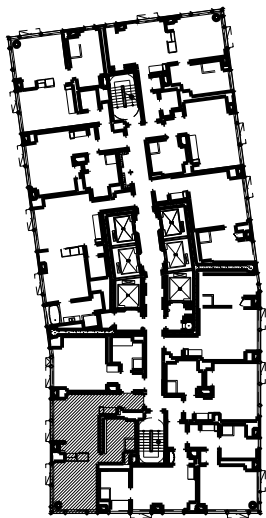

INTERNATIONAL
RealEstateTrends.COM

KEY PLAN

ROOM #05
14TH-35TH FLOOR
682 SQ.F. (63.3 SQ.M.)
1 SLEEPING ROOM, 1 BATH

TRUMP SOHO HOTEL CONDOMINIUM NEW YORK

NEW YORK, NEW YORK 10013

23 JULY 2007

ALL DIMENSIONS ARE APPROXIMATE AND SUBJECT TO CONSTRUCTION VARIANCES. PLANS AND DIMENSIONS MAY CONTAIN MINOR VARIATIONS FROM FLOOR TO FLOOR. SPONSOR RESERVES THE RIGHT TO MAKE CHANGES DUE TO CONDITIONS IN ACCORDANCE WITH THE OFFERING PLAN.