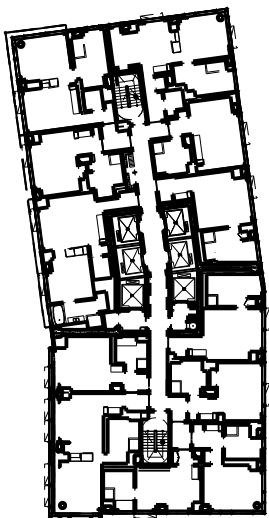

INTERNATIONAL  
RealEstateTrends.COM

KEY PLAN

**ROOM #05**  
9TH - 12TH FLOOR  
754 SQ.F. (70 SQ.M.)  
1 SLEEPING ROOM, 1 BATH

TRUMP SOHO HOTEL CONDOMINIUM NEW YORK

NEW YORK, NEW YORK 10013

23 JULY 2007

ALL DIMENSIONS ARE APPROXIMATE AND SUBJECT TO CONSTRUCTION VARIANCES. PLANS AND DIMENSIONS MAY CONTAIN MINOR VARIATIONS FROM FLOOR TO FLOOR. SPONSOR RESERVES THE RIGHT TO MAKE CHANGES DUE TO CONDITIONS IN ACCORDANCE WITH THE OFFERING PLAN.