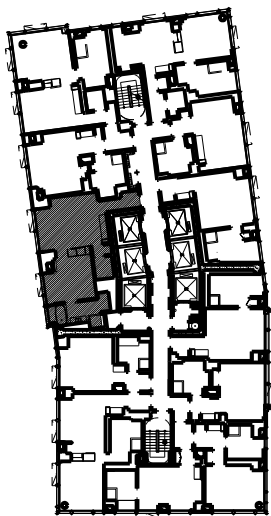

INTERNATIONAL
RealEstateTrends.COM

NOTE: REFER TO CONFIGURATION PLAN
FOR FURNITURE LAYOUT

KEY PLAN

ROOM #07
21ST - 22ND FLOOR
845 SQ.F. (78.5 SQ.M.)
1 SLEEPING ROOM, 1 1/2 BATH