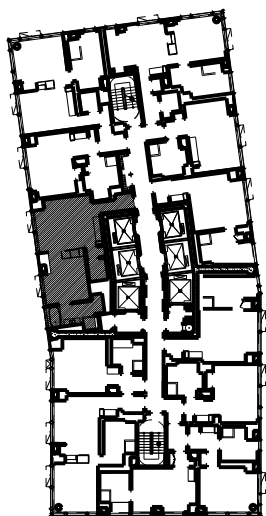

NOTE: REFER TO CONFIGURATION PLAN FOR FURNITURE LAYOUT

KEY PLAN

ROOM #07
 8TH - 20TH, 23RD - 42ND FLOOR
 791 SQ.F. (73.4 SQ.M.)
 1 SLEEPING ROOM, 1 1/2 BATH