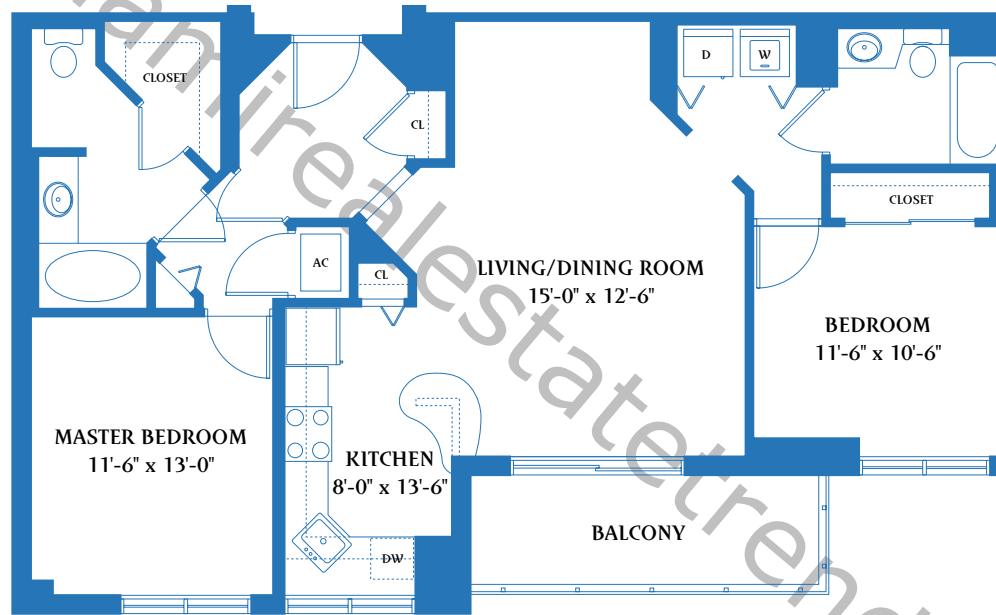

www.mianfirrealstatetrends.com

E MODEL

04 & 11 LINES

Two bedrooms
Two baths

Living Area	1,084 Sq. Ft.	100.71 M²
Balcony	94 Sq. Ft.	8.73 M²
Total	1,178 Sq. Ft.	109.44 M²