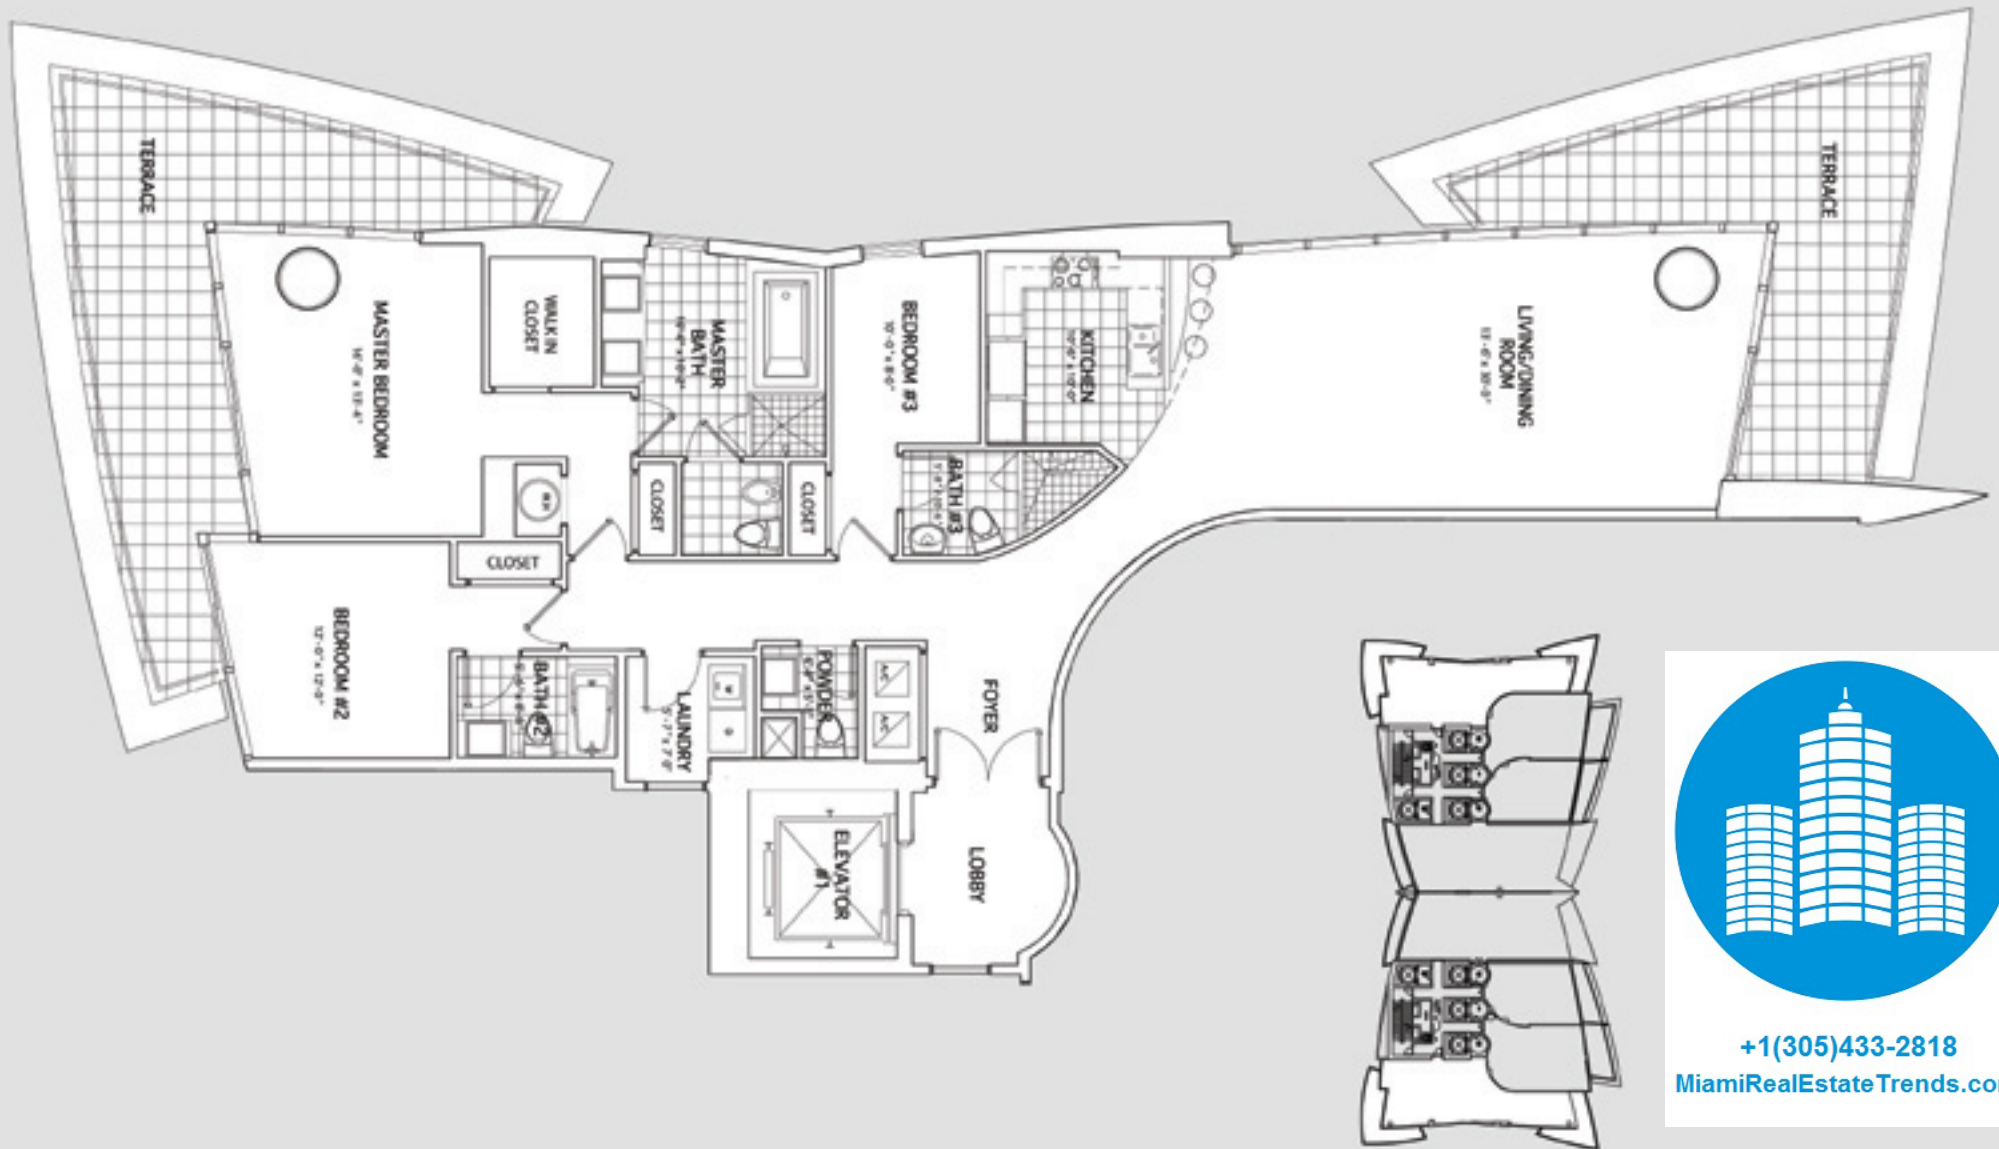

DREAM PLAN UNIT A

3 BEDROOMS, 3 1/2 BATHS

TOTAL AREA: 2,630 SQ.FT. 244.3 SQ.M

+1(305)433-2818

MiamiRealEstateTrends.com