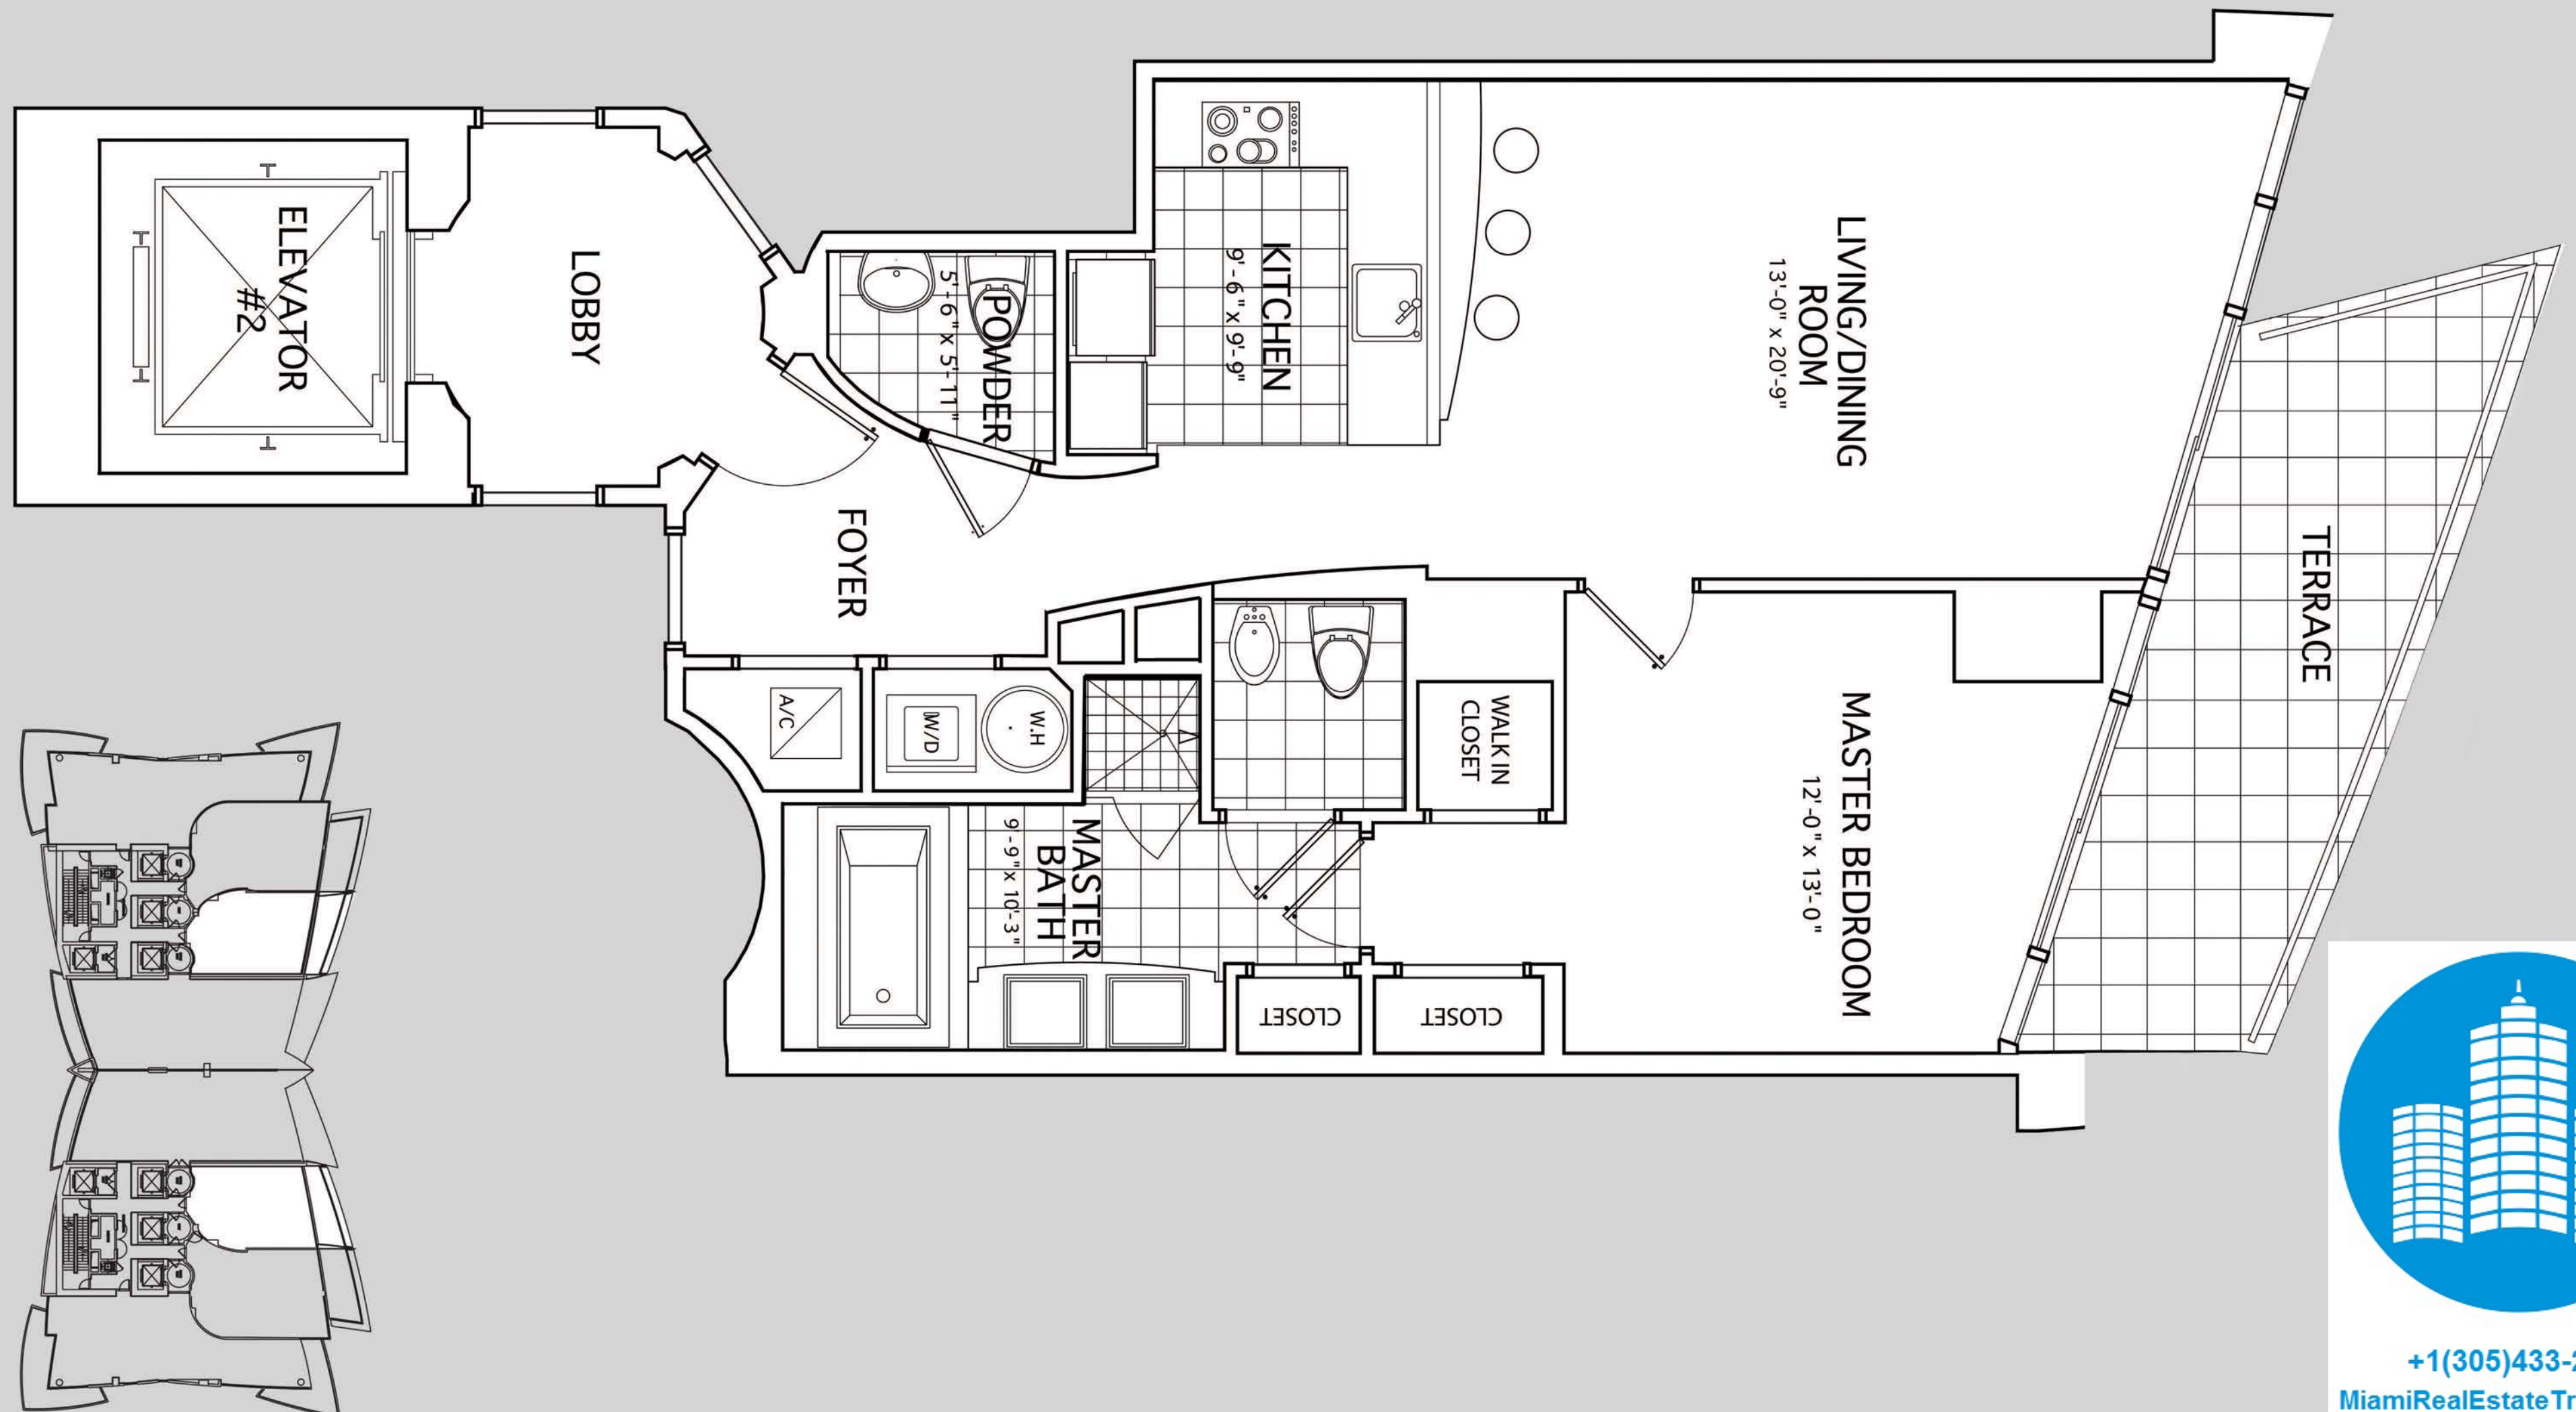

DREAM PLAN UNIT B-1

1 BEDROOM, 1 1/2 BATHS

TOTAL AREA: 1,085 SQ.FT. 100.7 SQ.M

+1(305)433-2818

MiamiRealEstateTrends.com