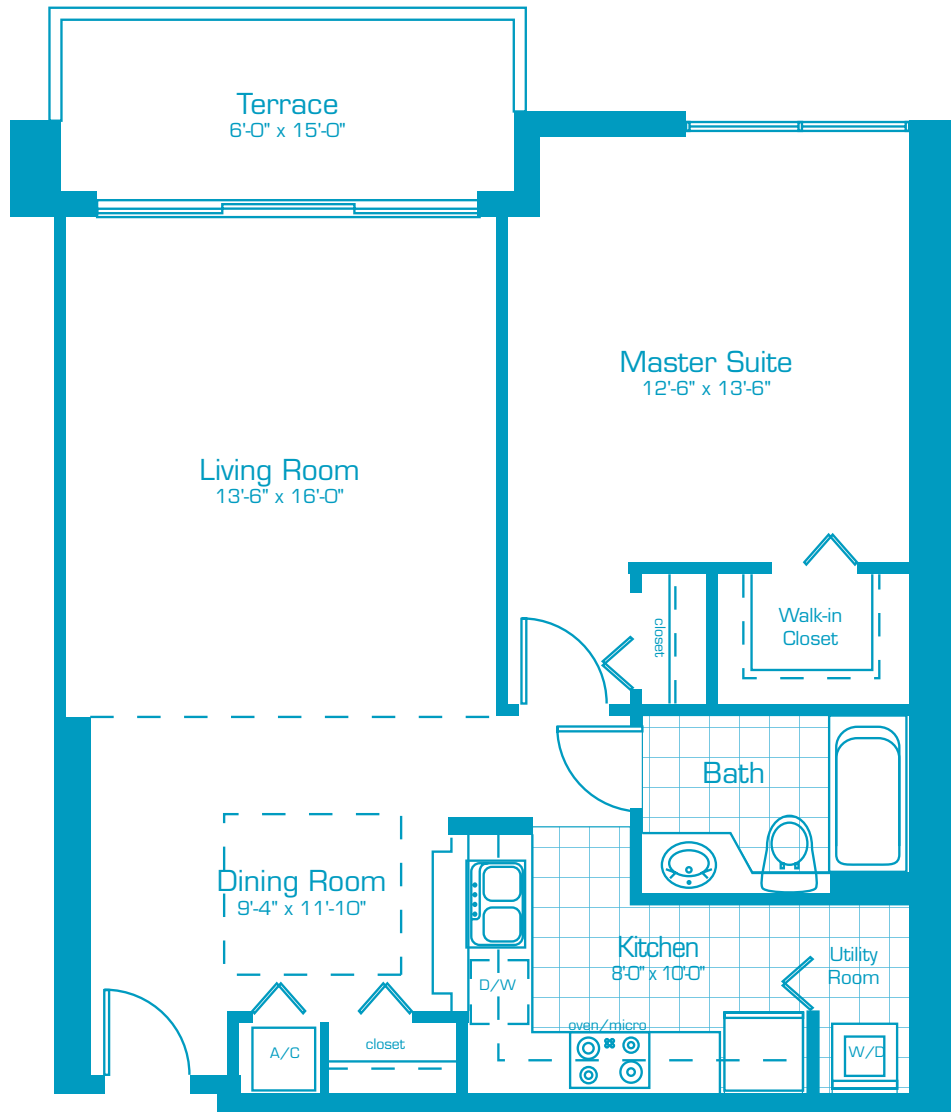

# KEY WEST

## 1 bedroom / 1 bath

- interior .....840 square feet
- terrace .....75 square feet
- total .....915 square feet