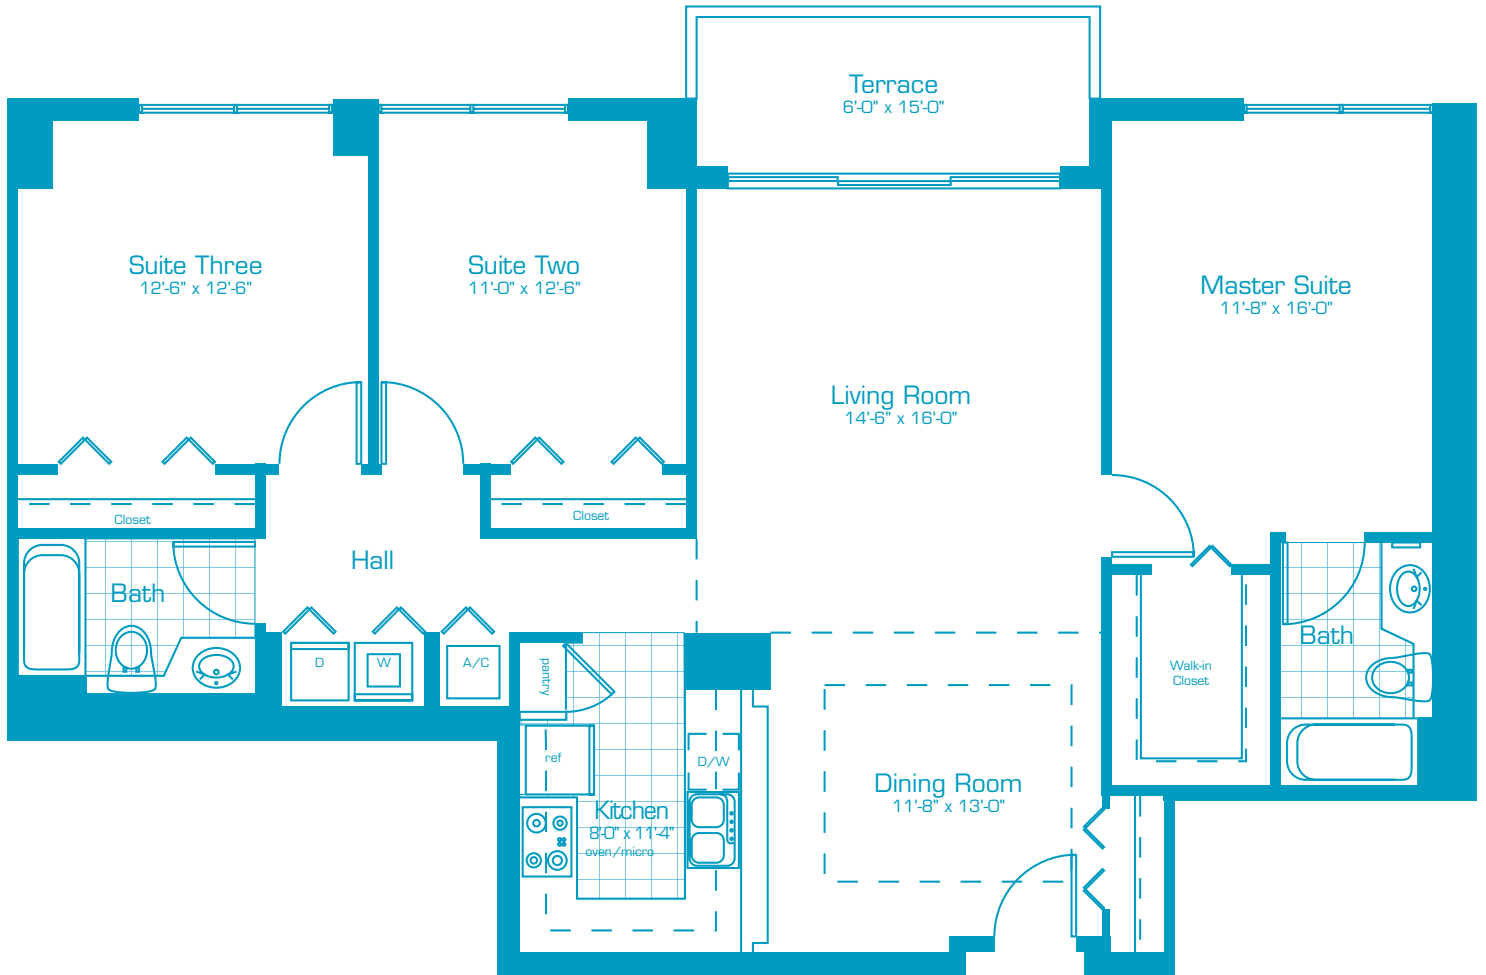

SANIBEL

3 bedroom / 2 bath

- interior 1372 square feet
- terrace 75 square feet
- total 1447 square feet

THE FLORIDIAN

condominium
south beach

The Floridian LLC's policy of continual attention to design and construction requires that all specifications, equipment, landscape plans, dimensions and prices are subject to change without notice